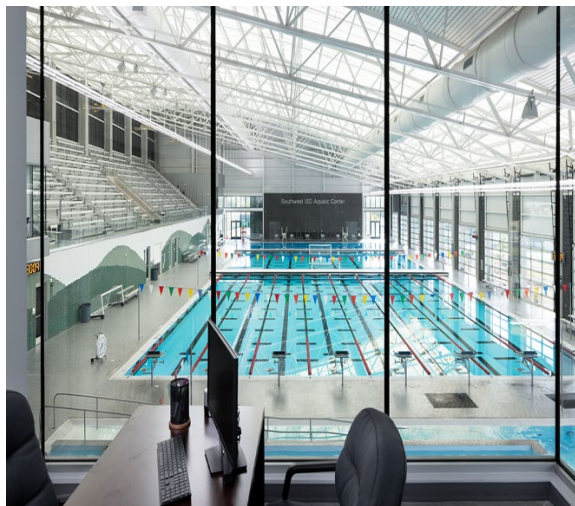

MSSL 2026 DIVISION CHAMPIONSHIP MEETS INFORMATION

The Southwest ISD Aquatic Center is located next to Christa McAuliffe Middle School. The address is 9290 SW Loop 410, San Antonio, TX. 78242. It has a small parking lot with handicap parking in front of the building. Most cars will park behind the natatorium in the Christa McAuliffe MS parking lots. Teams sit in back on the hill behind the pool.

The competitive pool transforms by using the bulkheads into two – 8 lane 25-yard course pools with the depth of 7 feet to 13 feet. Spectator seating UPSTAIRS for 770. Division 1 on Saturday, June 27th morning meet, Division 3 on Saturday afternoon meet, Division 2 on Sunday, June 28th morning meet, and Division 4 afternoon meet.