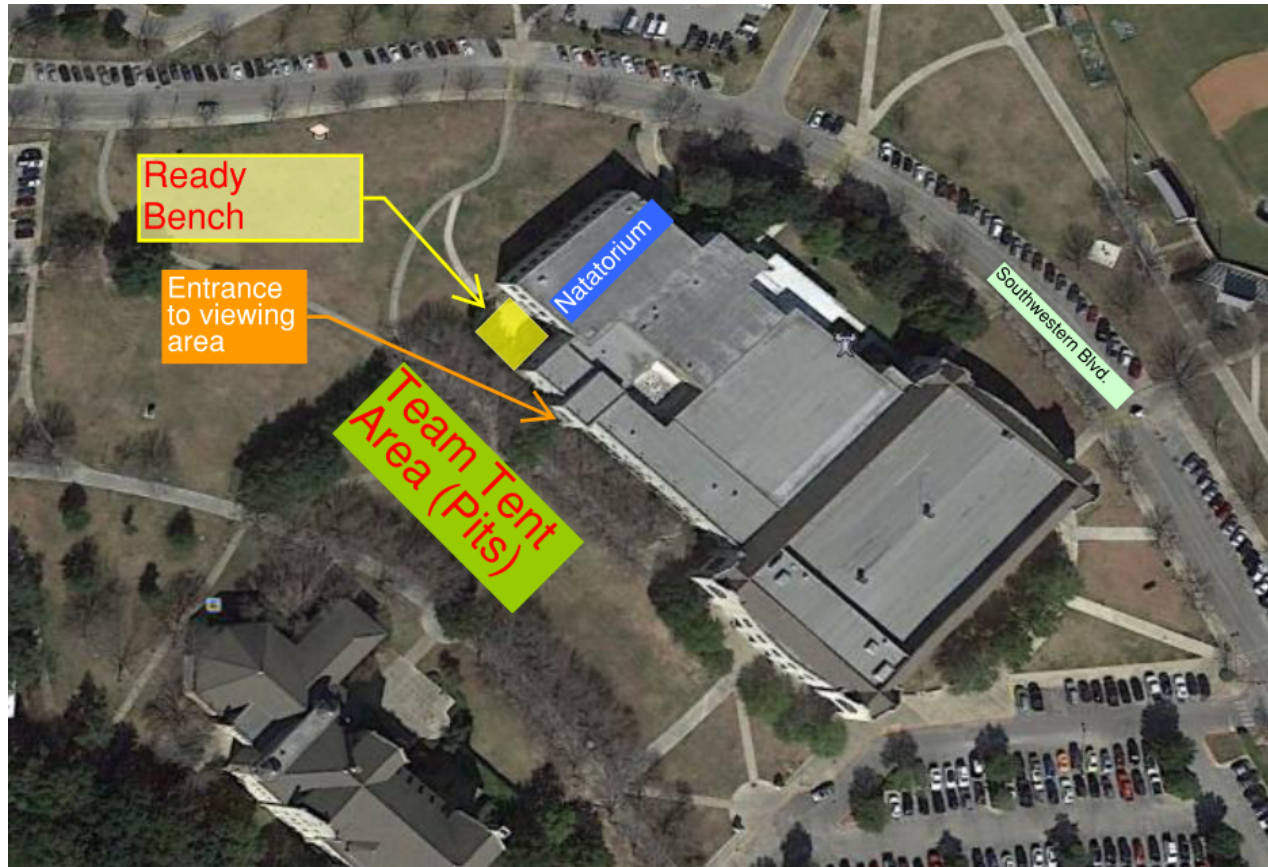

Physical Address Southwestern University, Walzel Natatorium:

1001 EAST UNIVERSITY AVENUE
GEORGETOWN, TEXAS 78626

Walzel Natatorium

- Parking is located around the facility
- The viewing area is located on the second floor of the facility. A single row of portable chairs is allowed in the hallway but only against the South wall. No chairs shall be placed along the glass side of the hallway. This is for fire code egress issues so please ensure there is an accessible path along the hallway. If access is not maintained, the meet will be stopped until access is re-established.
- No parents are allowed on the pool deck at any time.
- Swimmers must be located in the pit/tent area during the meet, except when waiting on the ready bench. No swimmers will be allowed to wait for events in the spectator area or hallway during the meet.
- Restrooms are on the first floor and second floor of the facility

- The spectator area is limited to viewing races only. Families and fans are asked to set up outside and wait to enter the spectator area until the event they want to view is being called to the ready bench.