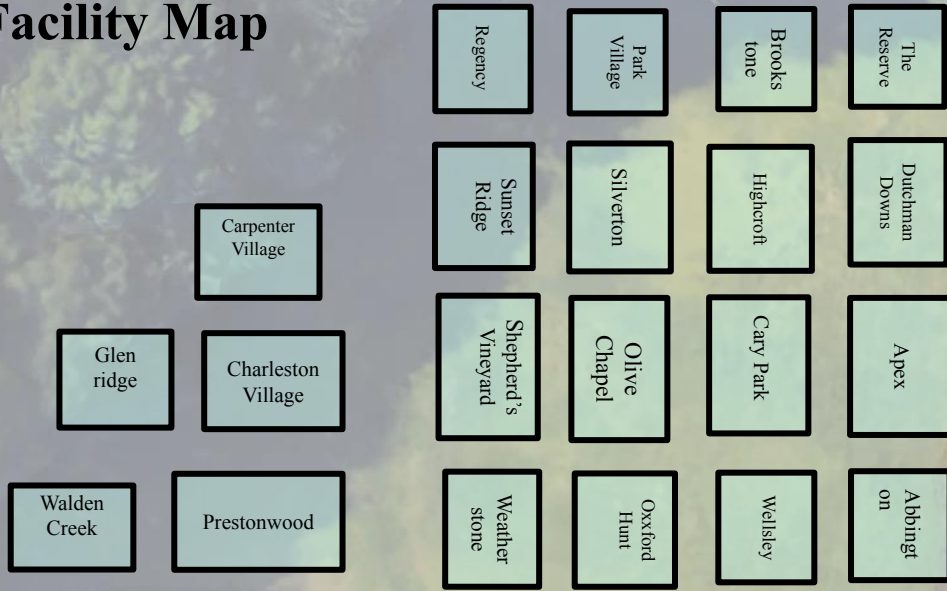

Cary City Meet 2024

Facility Map

Scores Posted

Visit Premier Sponsors:
 RSA
 MOR
 TAC titans
 Wave

Food Truck
 Bolt Coffee
 and energy drinks

Sunset Slush & Salvio's Pizza

CCM Cafe

To concession &, restrooms

Porta Poties

Volleyball Court
 (please stay off of the courts)

Spectator entrance Only

Announcer

Exit to field

Coaches Area

Clerk Of Course

Medical

Exit to Tents

T-Shirts

Scoring Team

Concessions

Swimmers Entrance Only

Staging Area

Coaches Area

Misting Tent

Scottish Hills

Swimmer Drop Off Area

Tarbert Drive