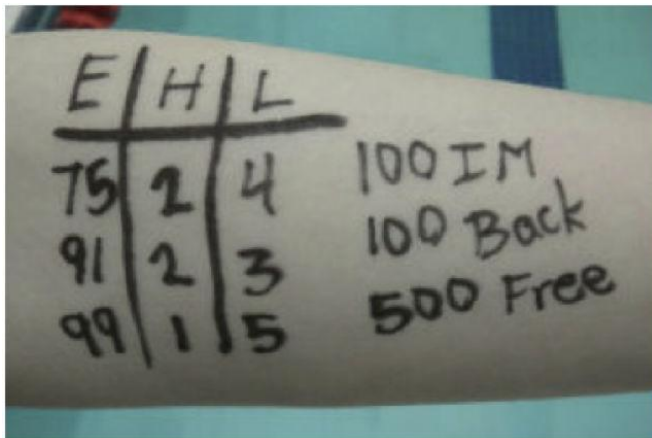

Marking Your Swimmer

PLEASE MARK YOUR SWIMMER FOR THE MEETS

It is very important to mark your swimmers before the meet! By marking your swimmer's event/heat/lane on their forearm with a Sharpie marker, your swimmer(s) can keep track of their events.

The **sharpie grid on the skin WITHOUT SUNSCREEN** holds us best during the course of a swim meet. The coaches and volunteer coordinators do not have time to do this at the meet. Either this should be done before the swimmer arrives or prior to warm up by a parent.

Before each meet, we will post the "Events by Swimmer" sheets at the pool and on the website so you will know what events your swimmer has been entered in.

When the heat sheets become available online, print the heat sheet and highlight your swimmers events, heats and lanes. Shown below is an example of a sharpie grid on a swimmer's arm.

EXAMPLE of EVENT CHART SWIMMER'S ARM or LEG