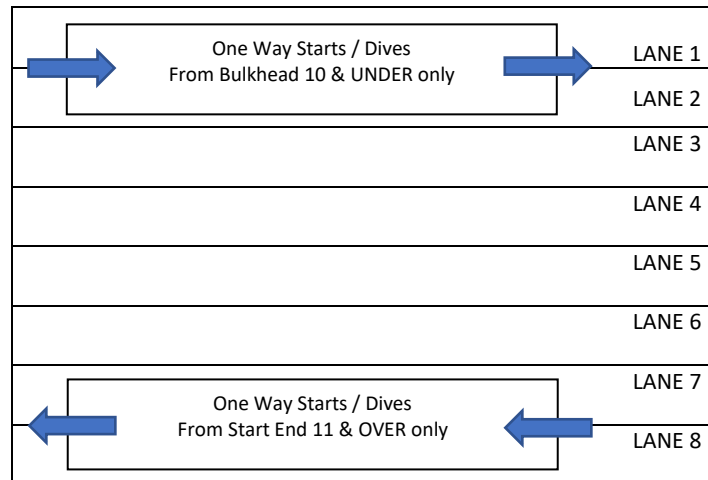

1ST Warmup Session 7:00am – 7:25am

Lane 10	Lane 9	Lane 8	Lane 7	Lane 6	Lane 5	Lane 4	Lane 3	Lane 2	Lane 1	Lane 6	Lane 5	Lane 4	Lane 3
PF	JVS	WNDR	BRLD	WLW	WLW	STC	STC	NHH	NHN	COLE	COLE	STG	STG
BSST	WIN			BRLD									

2ND Warmup Session 7:25am – 7:50am

Lane 10	Lane 9	Lane 8	Lane 7	Lane 6	Lane 5	Lane 4	Lane 3	Lane 2	Lane 1	Lane 6	Lane 5	Lane 4	Lane 3
FAST	FOST	WALD	FCR	RS	SHEN	SCST	BB	WSG	NORP	TWNL	TWNL	ESST	ESST

3RD Warmup Session 7:50am – 8:15am

Lane 10	Lane 9	Lane 8	Lane 7	Lane 6	Lane 5	Lane 4	Lane 3	Lane 2	Lane 1	Lane 6	Lane 5	Lane 4	Lane 3
BMST	LDLB	MBW	ORN	SCO	SMW	TVG	WLM	LOE	SCR	WOR	WOR	IOST	IOST
CHTS	FCST	CYC	NPT	LIV	OAKS	WHST	CYP	GTR	BFST				

4TH Warmup Session 8:15am – 8:40am

Lane 10	Lane 9	Lane 8	Lane 7	Lane 6	Lane 5	Lane 4	Lane 3	Lane 2	Lane 1	Lane 6	Lane 5	Lane 4	Lane 3
DDST	DFV	FMKP	CLC	CLE	COPP	EMC	HWD	WIE	BRY	CHRC	WLH	MNW	GLF
BREN	BCB	HVL	GWf	CYPR	WLR	TOM	TNW	PWF	NSST	COLS	LWF	KNGR	CYM
CBST	CGC	CPS	HST	TTS	WIMB				VGO