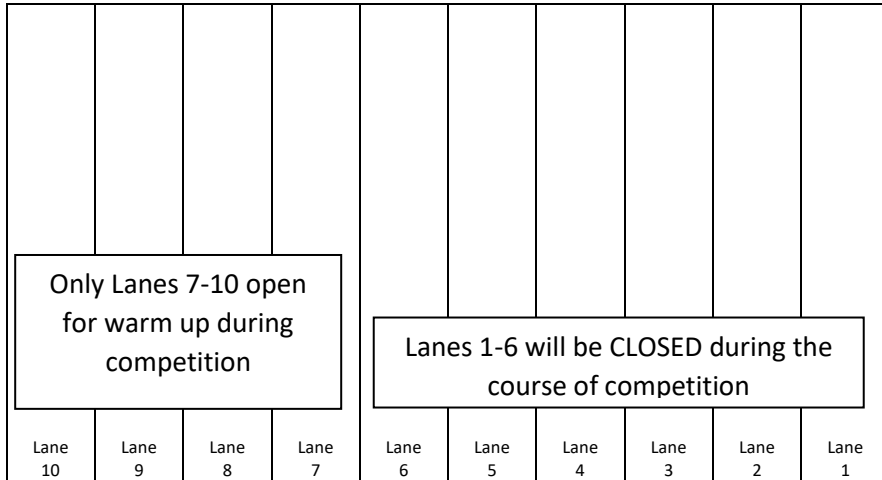

2022 PI WARM UP ASSIGNMENTS

DAY 1 – SATURDAY JUNE 25, 2022

BULKHEAD
25 YD START END

1ST Warmup Session 7:00am – 7:25am

Lane 10	Lane 9	Lane 8	Lane 7	Lane 6	Lane 5	Lane 4	Lane 3	Lane 2	Lane 1	Lane 6	Lane 5	Lane 4	Lane 3
PF	JVS	WLH	ORN	RS	NHN	NHN	WLM	CLC	GLF	WOR	WOR	IOST	IOST
BSST	WIN	SCST	WLH	ORN			TNW	CYM	WLR				