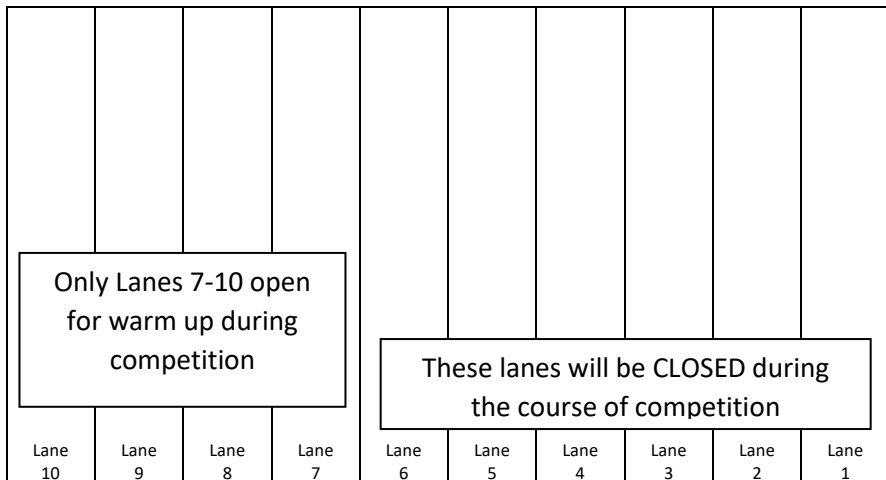

2022 PI WARM UP ASSIGNMENTS

DAY 2 – SUNDAY JUNE 26, 2022

BULKHEAD
25 YD START END