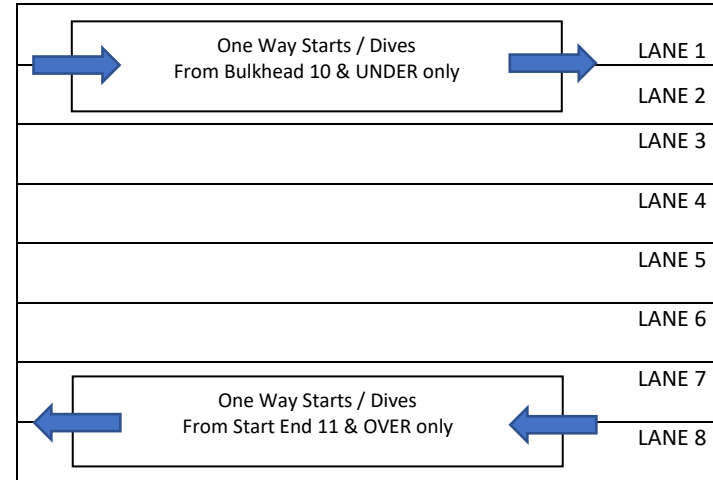

2022 PI WARM UP ASSIGNMENTS

DAY 1 – SATURDAY JUNE 25, 2022

BULKHEAD
25 YD START END

1ST Warmup Session 7:00am – 7:25am

Lane 10	Lane 9	Lane 8	Lane 7	Lane 6	Lane 5	Lane 4	Lane 3	Lane 2	Lane 1	Lane 6	Lane 5	Lane 4	Lane 3
PF	JVS	WLH	ORN	RS	NHN	NHN	WLM	CLC	GLF	WOR	WOR	IOST	IOST
BSST	WIN	SCST	WLH	ORN			TNW	CYM	WLR				