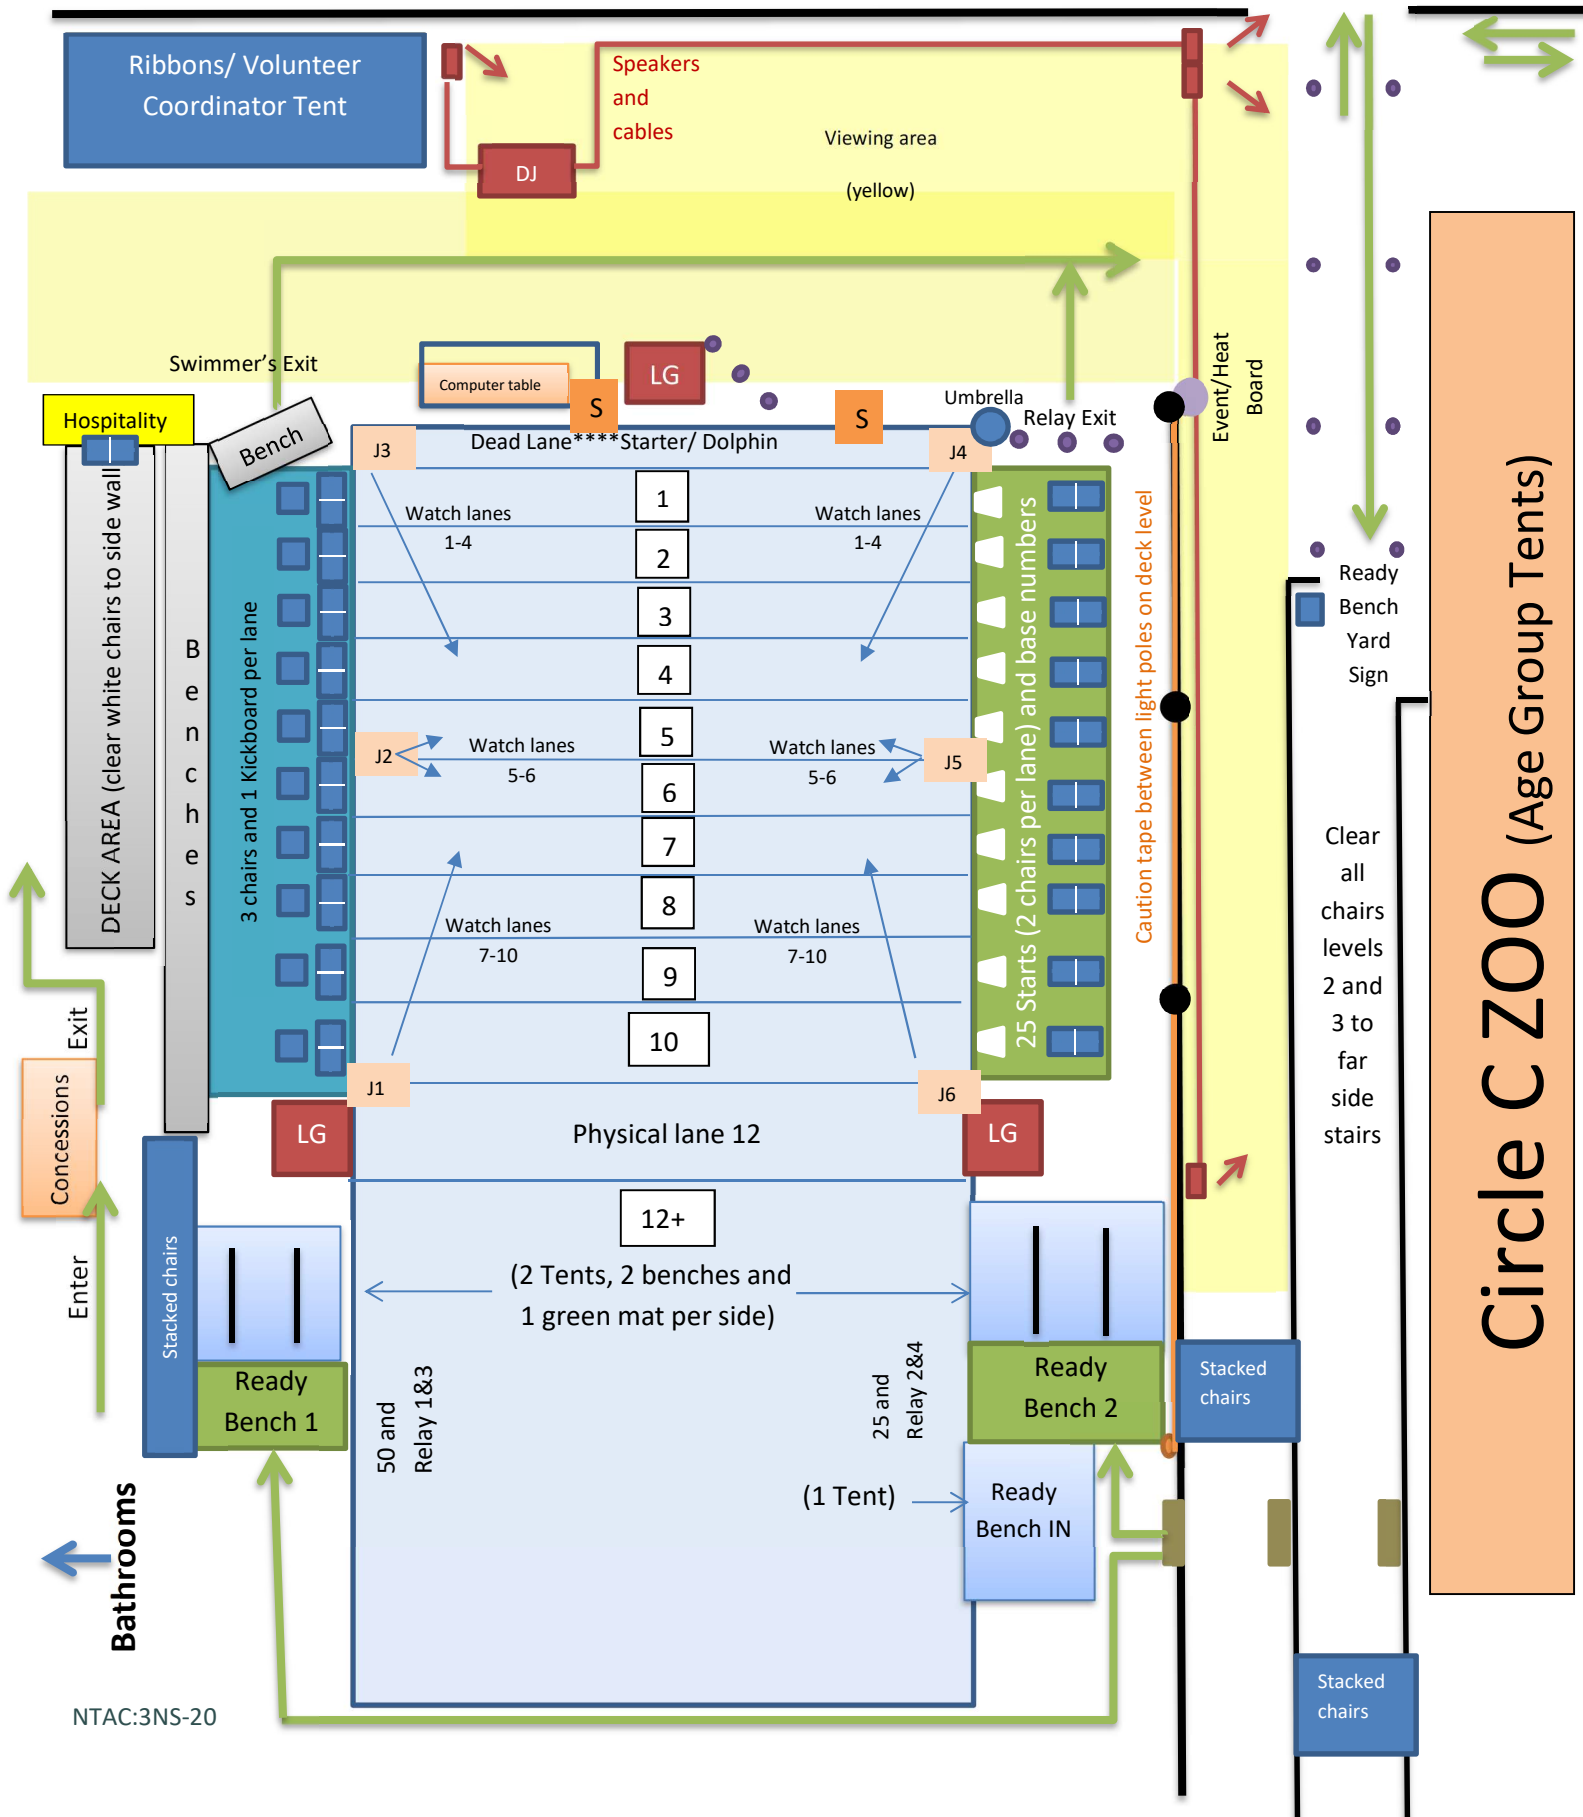

Visitor Zoo Areas (no set up)

Circle C ZOO (Age Group Tents)

Clear all chairs levels 2 and 3 to far side stairs

Caution tape between light poles on deck level

Viewing area (yellow)

Ribbons/ Volunteer Coordinator Tent

Relay Exit

Event/Heat Board

Dead Lane****Starter/ Dolphin

Watch lanes 1-4

1

2

3

4

Watch lanes 5-6

5

6

7

8

9

10

Watch lanes 5-6

Ready Bench 1

25 and Relay 2&4

Ready Bench 2

(1 Tent)

Ready Bench IN

Ready Bench Yard Sign

Bathrooms

Circle C Zoo Detail