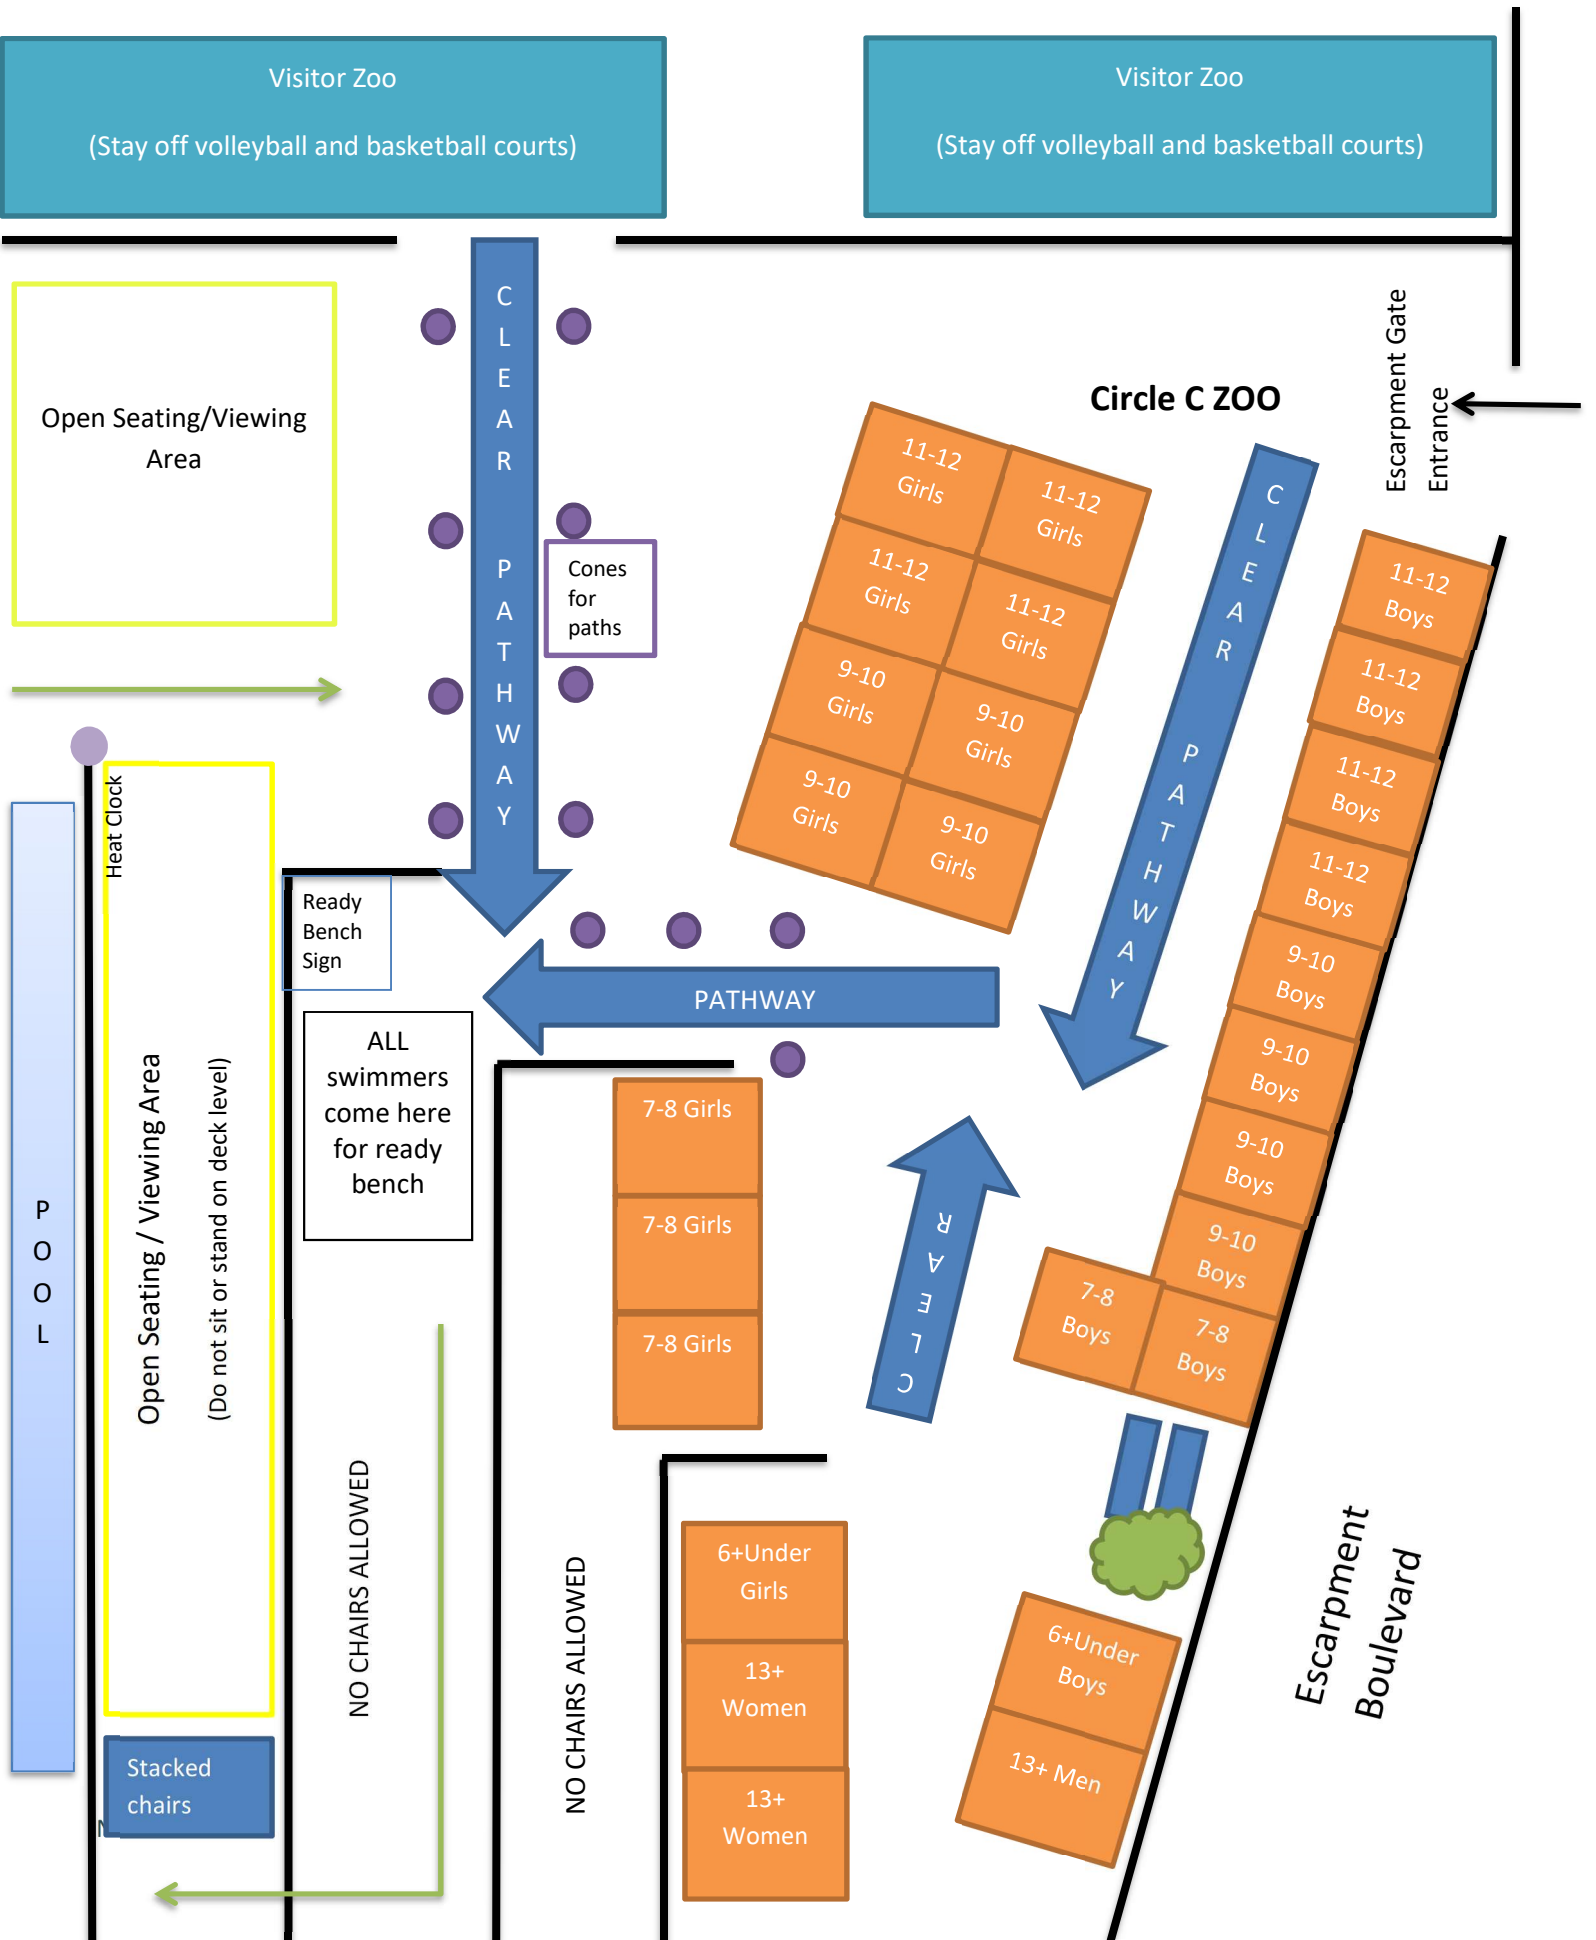

Visitor Zoo Areas (no set up)

Circle C ZOO (Age Group Tents)

Clear all chairs levels 2 and 3 to far side stairs

Caution tape between light poles on deck level

Viewing area (yellow)

Ribbons/ Volunteer Coordinator Tent

J5

Watch lanes 7-10

Watch lanes 7-10

J1

Physical lane 12

12+

(2 Tents, 2 benches and 1 green mat per side)

50 and Relay 1&3

Ready Bench 1

25 and Relay 2&4

Ready Bench 2

(1 Tent)

Ready Bench IN

Ready Bench Yard Sign

Bathrooms

Circle C Zoo Detail

Visiting Team Area Detail