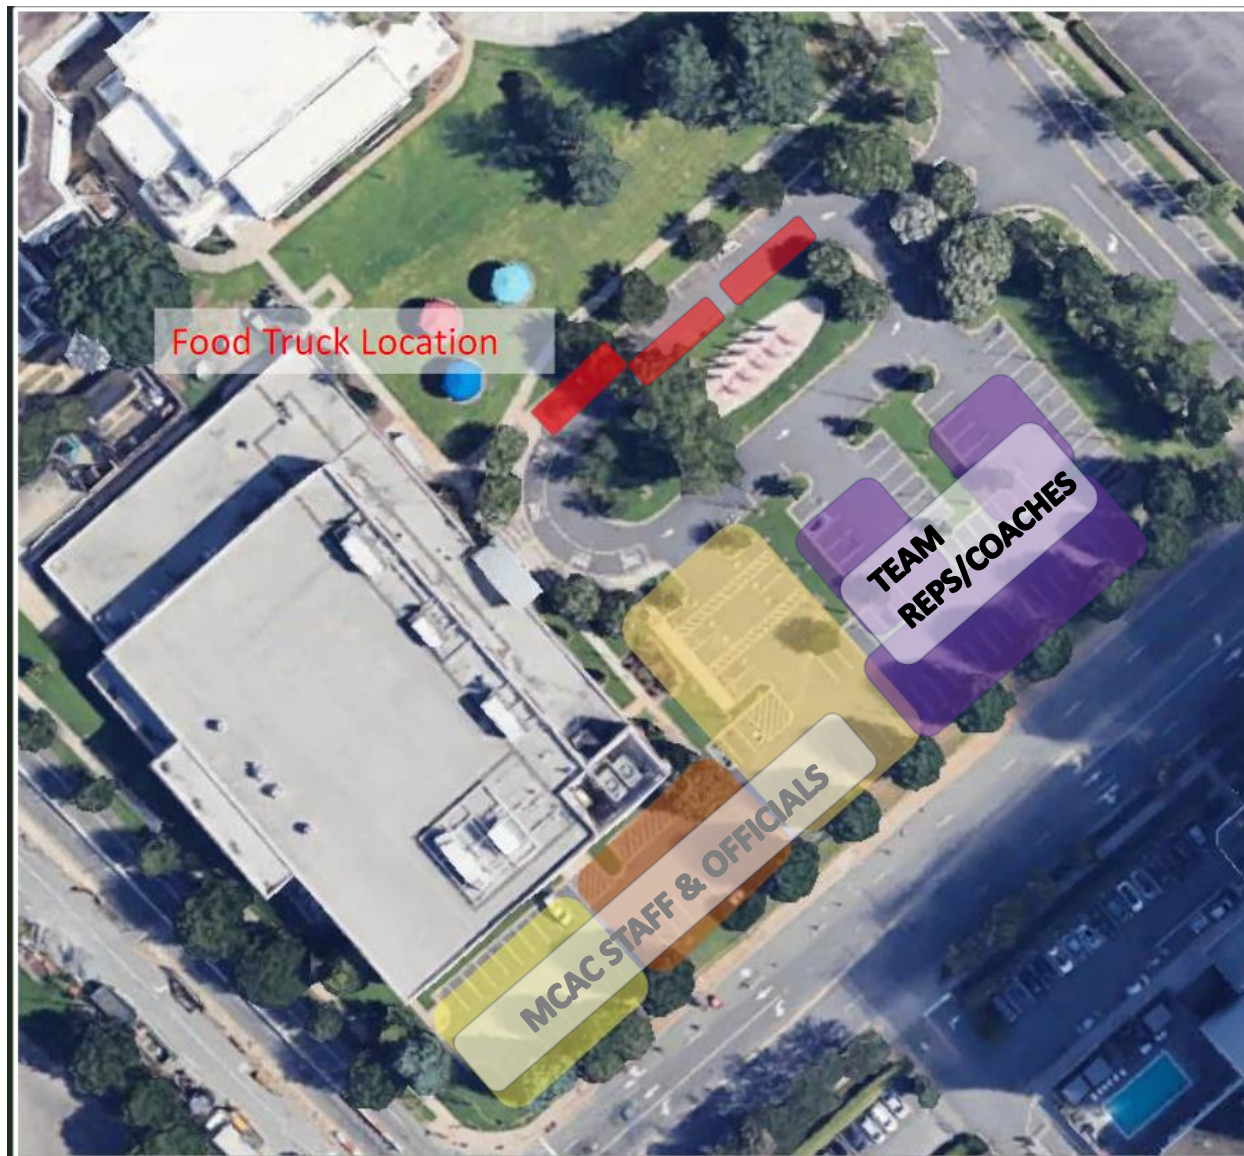

**GCSL ALLSTAR MEET  
JUNE 28-30, 2024  
EVENT PARKING**

The main lot will be for coaches and team reps (3 max) only. Parking passes will be verified upon arrival.

Overflow parking area (Ed Center), 400 spaces available. Only available weekdays after 5pm and all day on weekends.

Sheraton Hotel Parking Deck is an option, pay-to-park only.