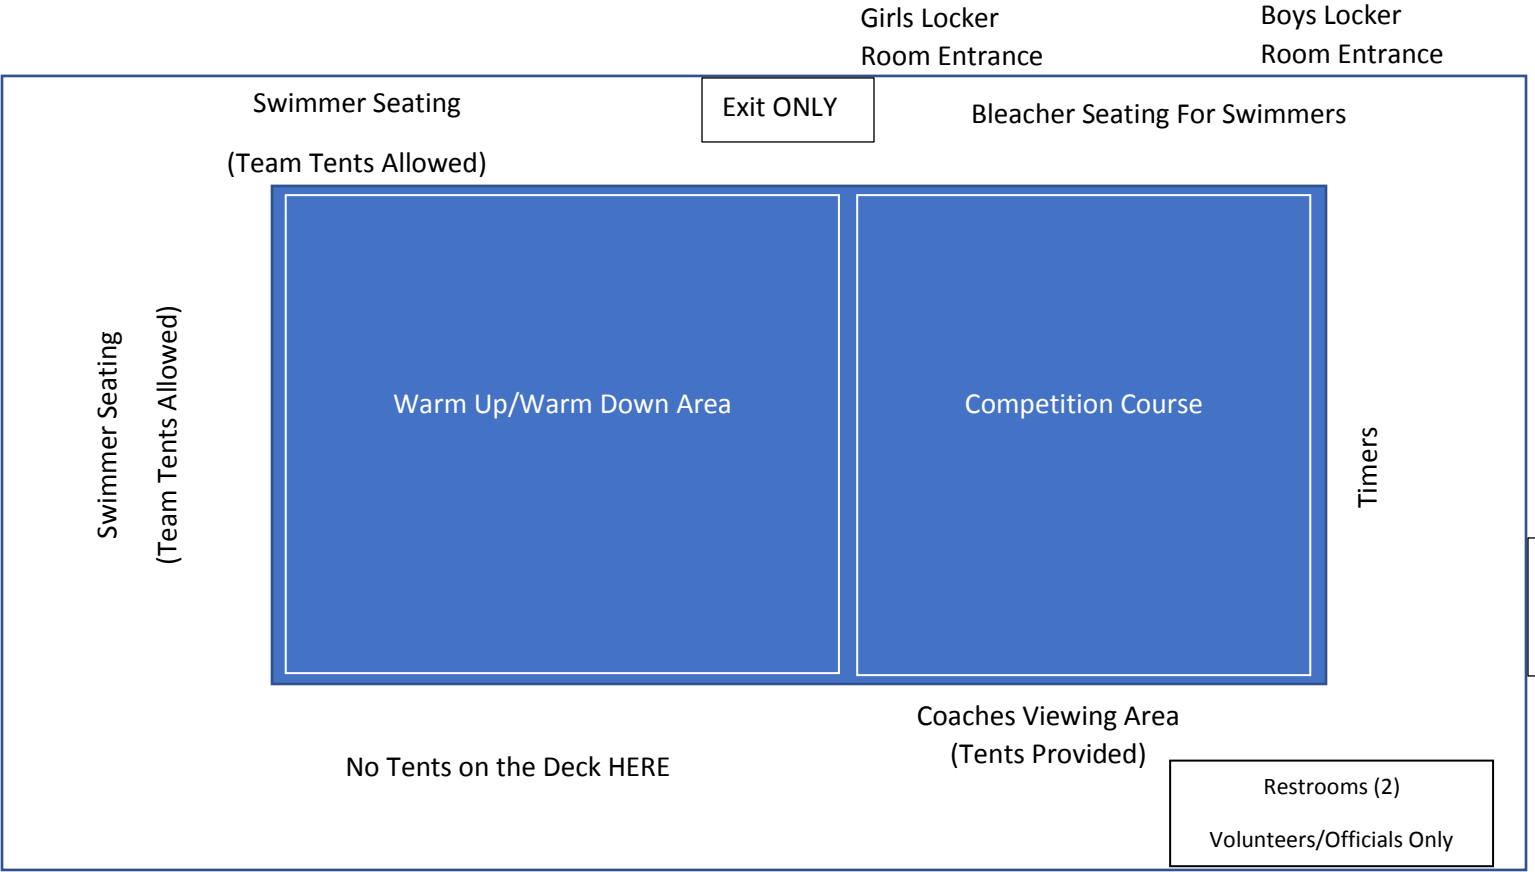

Blue Gym

Recommended
Tent Seating
→

swimmers
entrance/exit
following 1st check in

Recommended
Tent Seating
→

Check in Table
Coaches
Swimmers
Volunteer
Officials

Entrance ONLY
(signage posted)

Swimmer Seating
(Team Tents Allowed)

Stadium