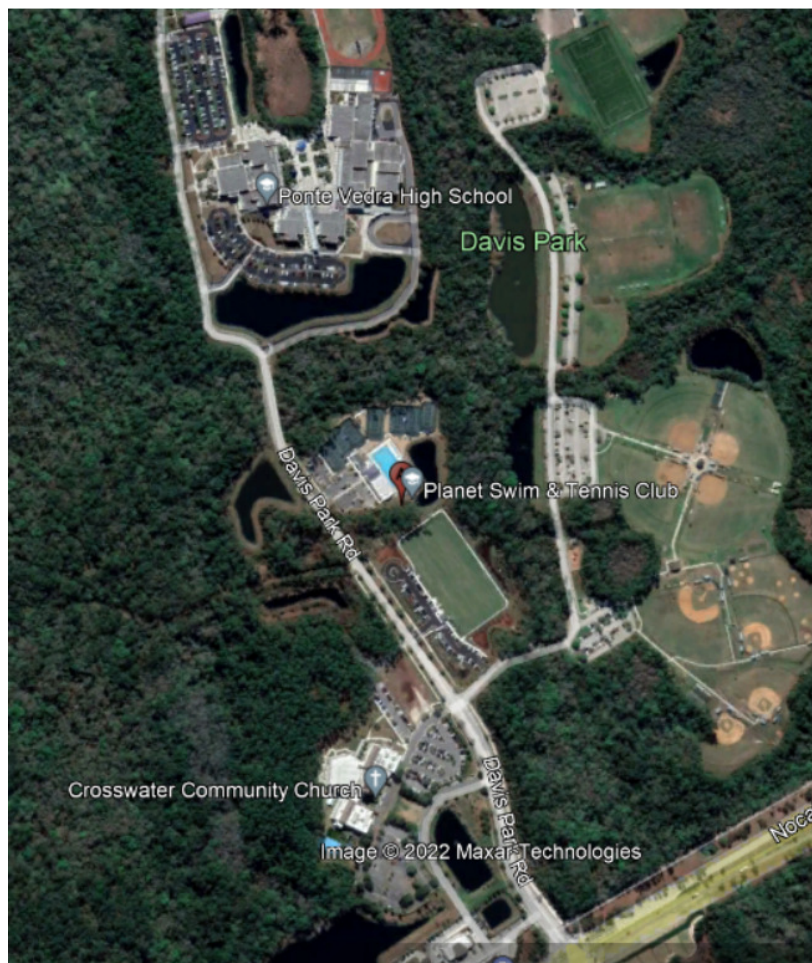

## 2022 Frank Holleman Invitational

- 1) PLANET SWIM (300 Davis Park Rd.) - This parking lot is solely for coaches and initial timing volunteers whose names have been submitted to the meet host. Certified officials working the meet will park here as well.
- 2) PONTE VEDRA SCHOOL – School parking lots will be open for anyone, space permitting. Walking time is 5-8 minutes.
- 3) CROSSWATER COMMUNITY CHURCH – To your left once on Davis Park Rd., parking is allowed here *on the asphalt only*. There is no parking on the grass due to wet conditions. Walk is 5 minutes.
- 4) DAVIS PARK – To access, take your first right off of Davis Park Rd. Walking is 5-10 minutes.

Parking in the grass along Davis Park Rd. is allowed. Please ensure your vehicle is completely off road.

Drivers may wish to drop off swimmers at the entrance to the Planet Swim parking lot or at the right turn into Davis Park.