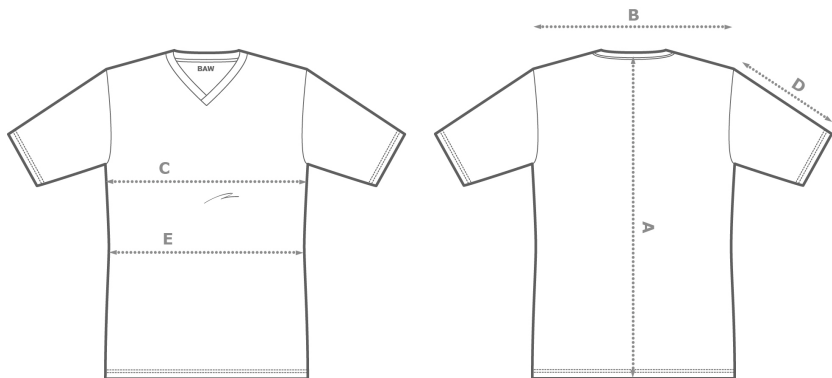

XT77 XT97 CM17

LADIES XTREME-TEK SHIRT

	XXS	XS	S	M	L	XL	2XL	3XL
A C.B.L W/O RIB	22 1/4	24	25	26	27	28	29	29
C CHEST	16	17 1/4	18 1/4	19 1/4	20 1/4	21 3/4	23 1/4	24 3/4
D SLEEVE LENGTH (SS)	4 1/4	4 1/2	4 3/4	5	5 1/4	5 1/2	5 3/4	6
SLEEVE LENGTH (LS)	21 1/2	22	22 1/2	23	23 1/2	24	24 1/2	25

Acceptable Tolerance: If measurement is >20", then +1", >5" and <20", then +1/2", <5" then 1/4"

FABRIC SPECIFICATIONS

FABRIC TYPE: Xtreme-Tek 5.5 ounce

FABRIC CONTENT: 100% Polyester