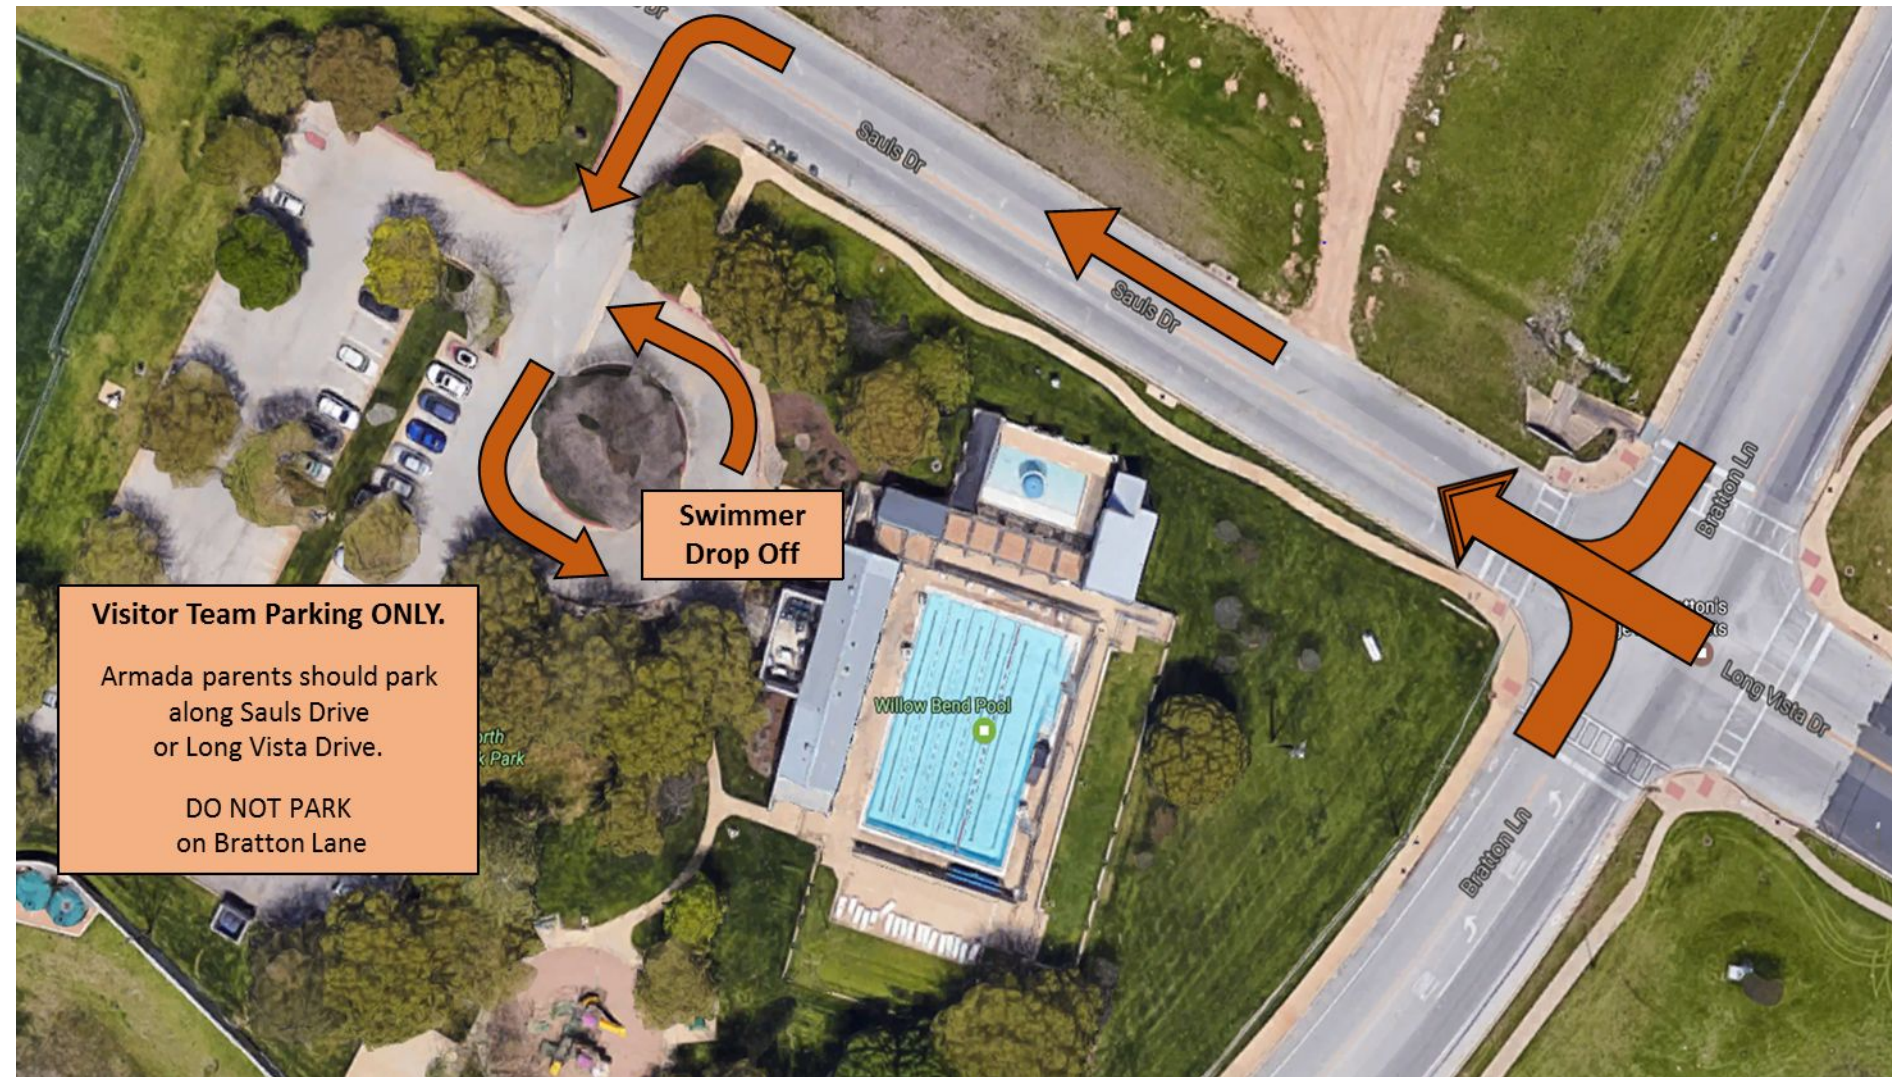

Wells Branch Armada - Willow Bend Pool

2801 Sauls Drive, Austin, TX 78728

Swimmer
Drop Off

Visitor Team Parking ONLY.
Armada parents should park
along Sauls Drive
or Long Vista Drive.
DO NOT PARK
on Bratton Lane