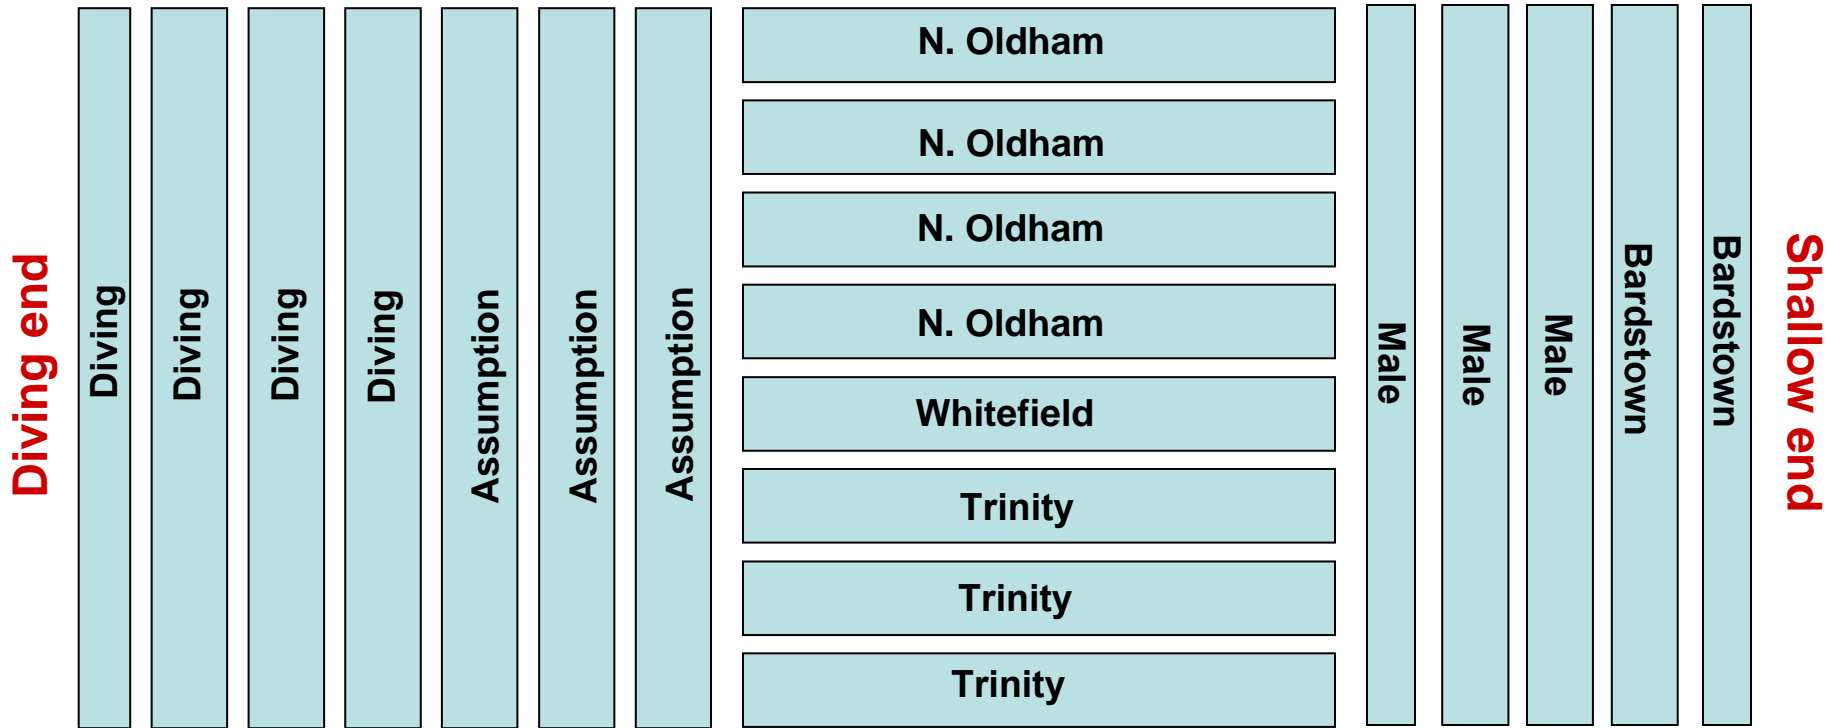

202 SHA Splash warm-up lane assignments (12:30 - 1:00)

Note: ONE-WAY SPRINTS in competition lanes during final 5 minutes

Scorer's Table

Spectator Bleachers

2023 SHA Splash warm-up lane assignments (1:00 - 1:30)

Note: ONE-WAY SPRINTS in competition lanes during final 5 minutes

Scorer's Table

Spectator Bleachers