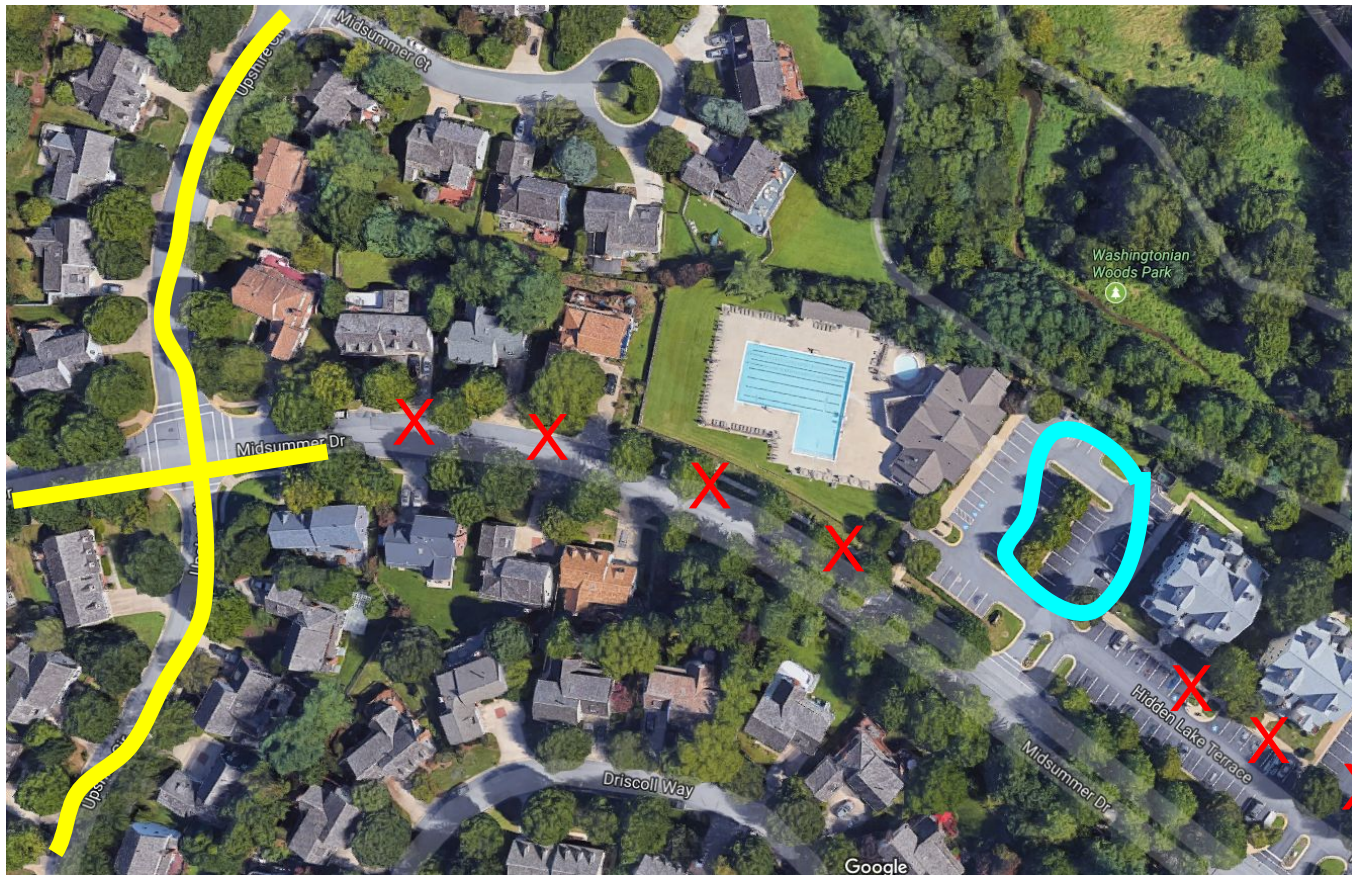

Parking @ Washingtonian Woods Relay Carnival, 7/1/19

The parking in the parking lot immediately adjacent to our pool (indicated in blue) is reserved for team personnel (six spots/team). Everywhere in yellow (Midsummer almost past the intersection of Midsummer and Upspire and Upspire) is "fair game" for parking in the neighborhood. Visitors may also park in any/all streets past Midsummer. In addition, making a right on Upspire (after Midsummer), two blocks down, will take you to a park. Walking across the field will take visitors to a path that leads directly to the pool. That path will be clearly marked with chalk. **Visitors may NOT park in the Vistas Condos parking lots.**