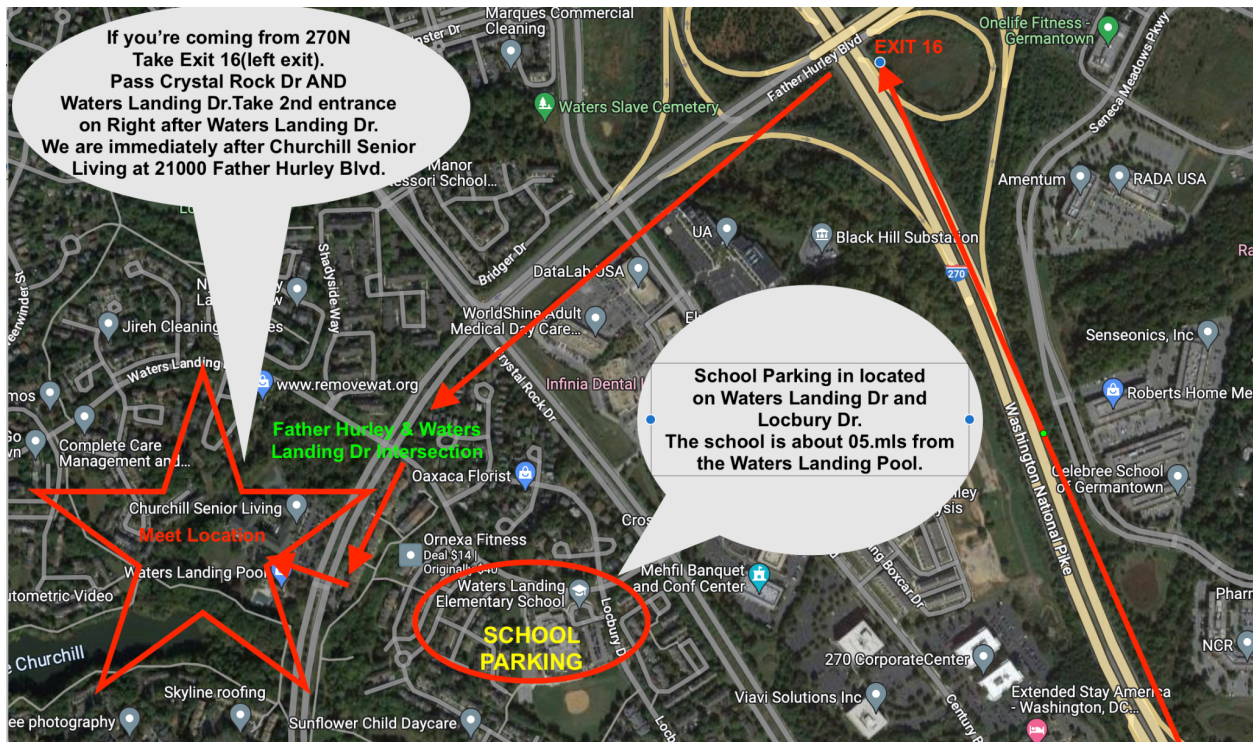

## Parking Maps

Option 1- Limited Parking onsite for guests who do not have a parking pass. You can also look for parking around Waters Landing Dr.

Option 2- This Maps shows where we are in relation to school parking. There is parking at Waters Landing Elementary School. About 90 spots available. 13100 Waters Landing Dr.

# Divisionals Championship Meet - Div L

Option 3- There is parking at Waters Landing Park. 13701 Waters Landing Dr, Germantown, MD 20874

# Divisionals Championship Meet - Div L

Last Resort Parking... This is the furthest away. 13060 Middlebrook Road,  
Germantown, MD 20874