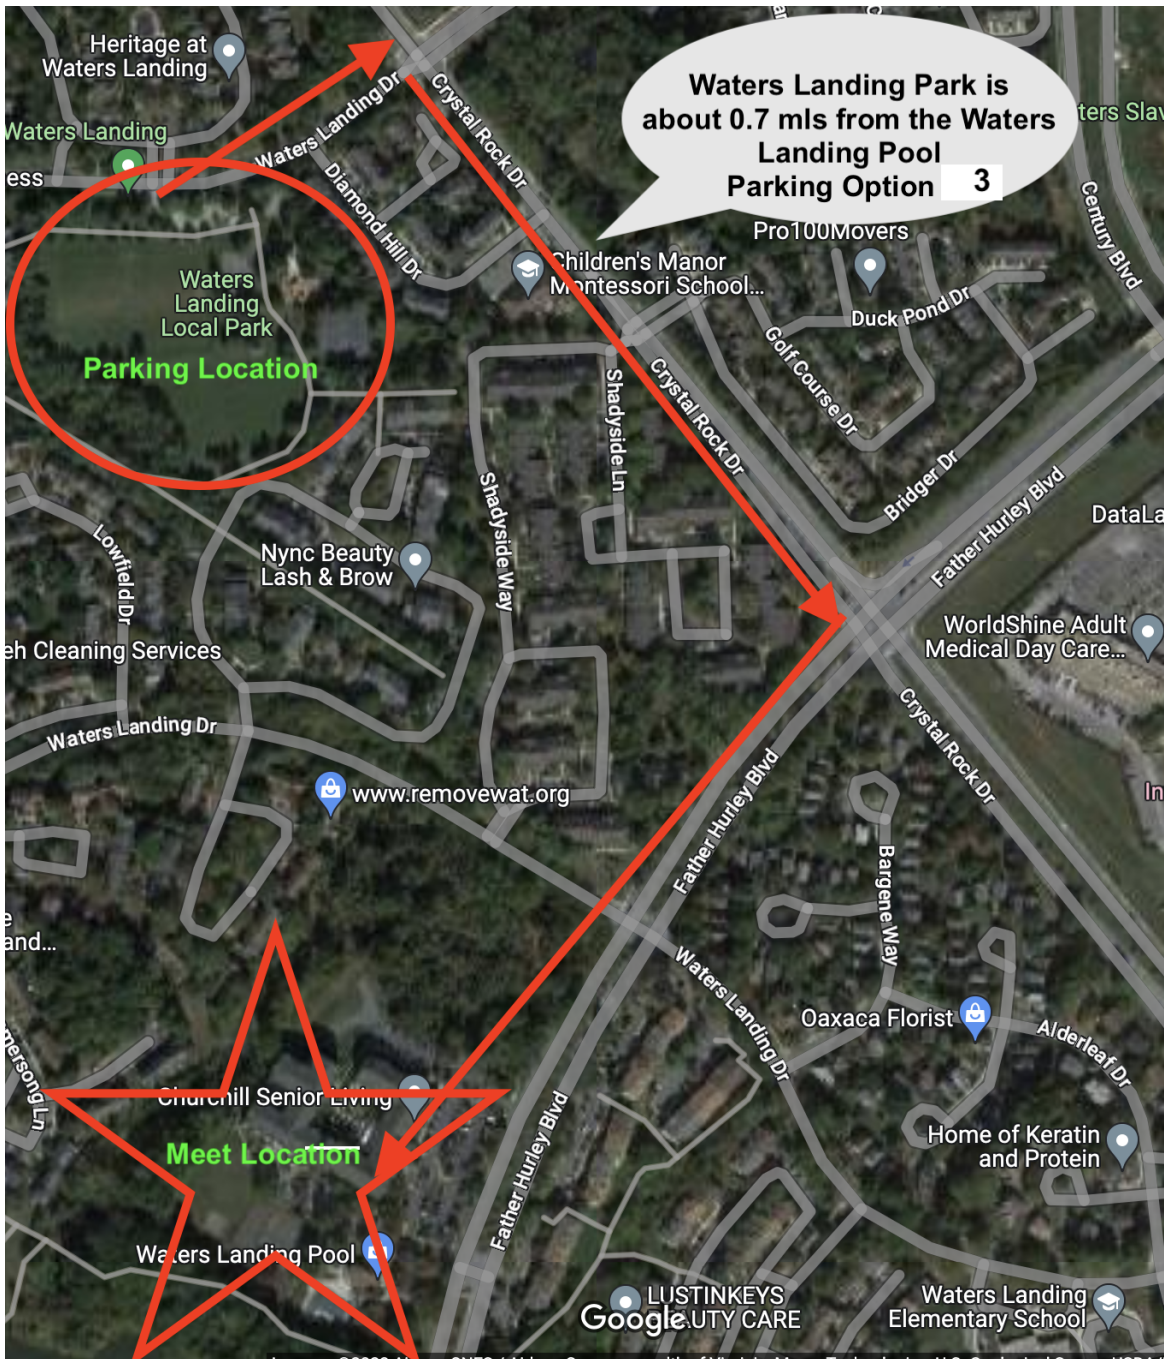

## Parking Maps

Option 1- Limited Parking onsite for guests who do not have a parking pass. You can also look for parking around Waters Landing Dr.

Option 2- This Maps shows where we are in relation to school parking. There is parking at Waters Landing Elementary School. About 90 spots available. 13100 Waters Landing Dr.

# Divisionals Championship Meet - Div L

Option 3- There is parking at Waters Landing Park. 13701 Waters Landing Dr, Germantown, MD 20874

# Divisionals Championship Meet - Div L

Last Resort Parking... This is the furthest away. 13060 Middlebrook Road,  
Germantown, MD 20874