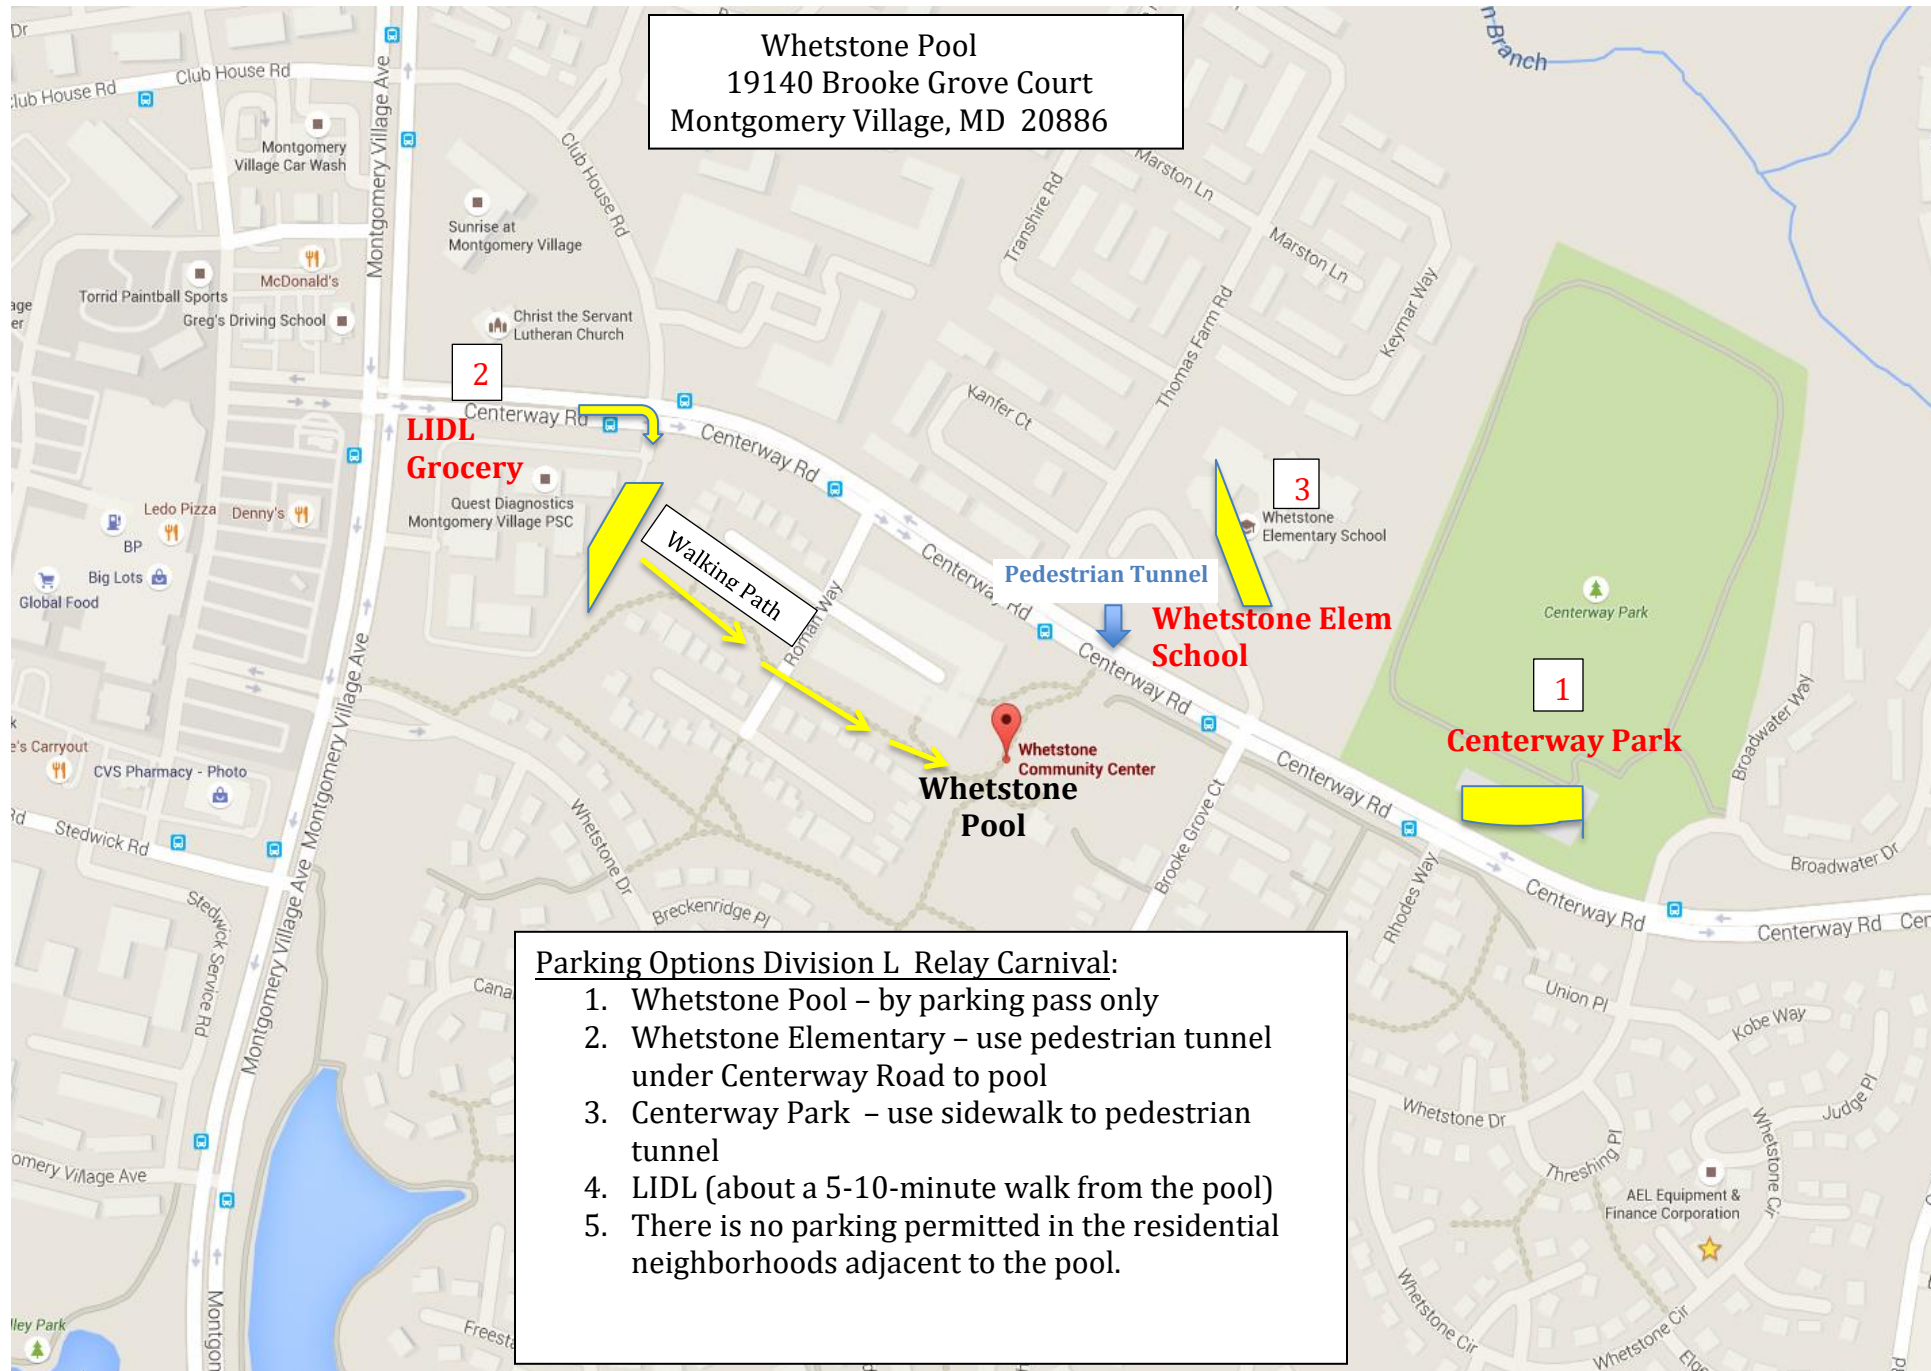

Parking near Whetstone Pool: Centerway Park, LIDL, and Whetstone Elem. School

Whetstone Pool
19140 Brooke Grove Court
Montgomery Village, MD 20886

2

**LIDL
Grocery**

Walking Path

Pedestrian Tunnel

3

**Whetstone Elem
School**

1

Centerway Park

Whetstone
Community Center
Pool

- Parking Options Division L Relay Carnival:**
1. Whetstone Pool – by parking pass only
 2. Whetstone Elementary – use pedestrian tunnel under Centerway Road to pool
 3. Centerway Park – use sidewalk to pedestrian tunnel
 4. LIDL (about a 5-10-minute walk from the pool)
 5. There is no parking permitted in the residential neighborhoods adjacent to the pool.