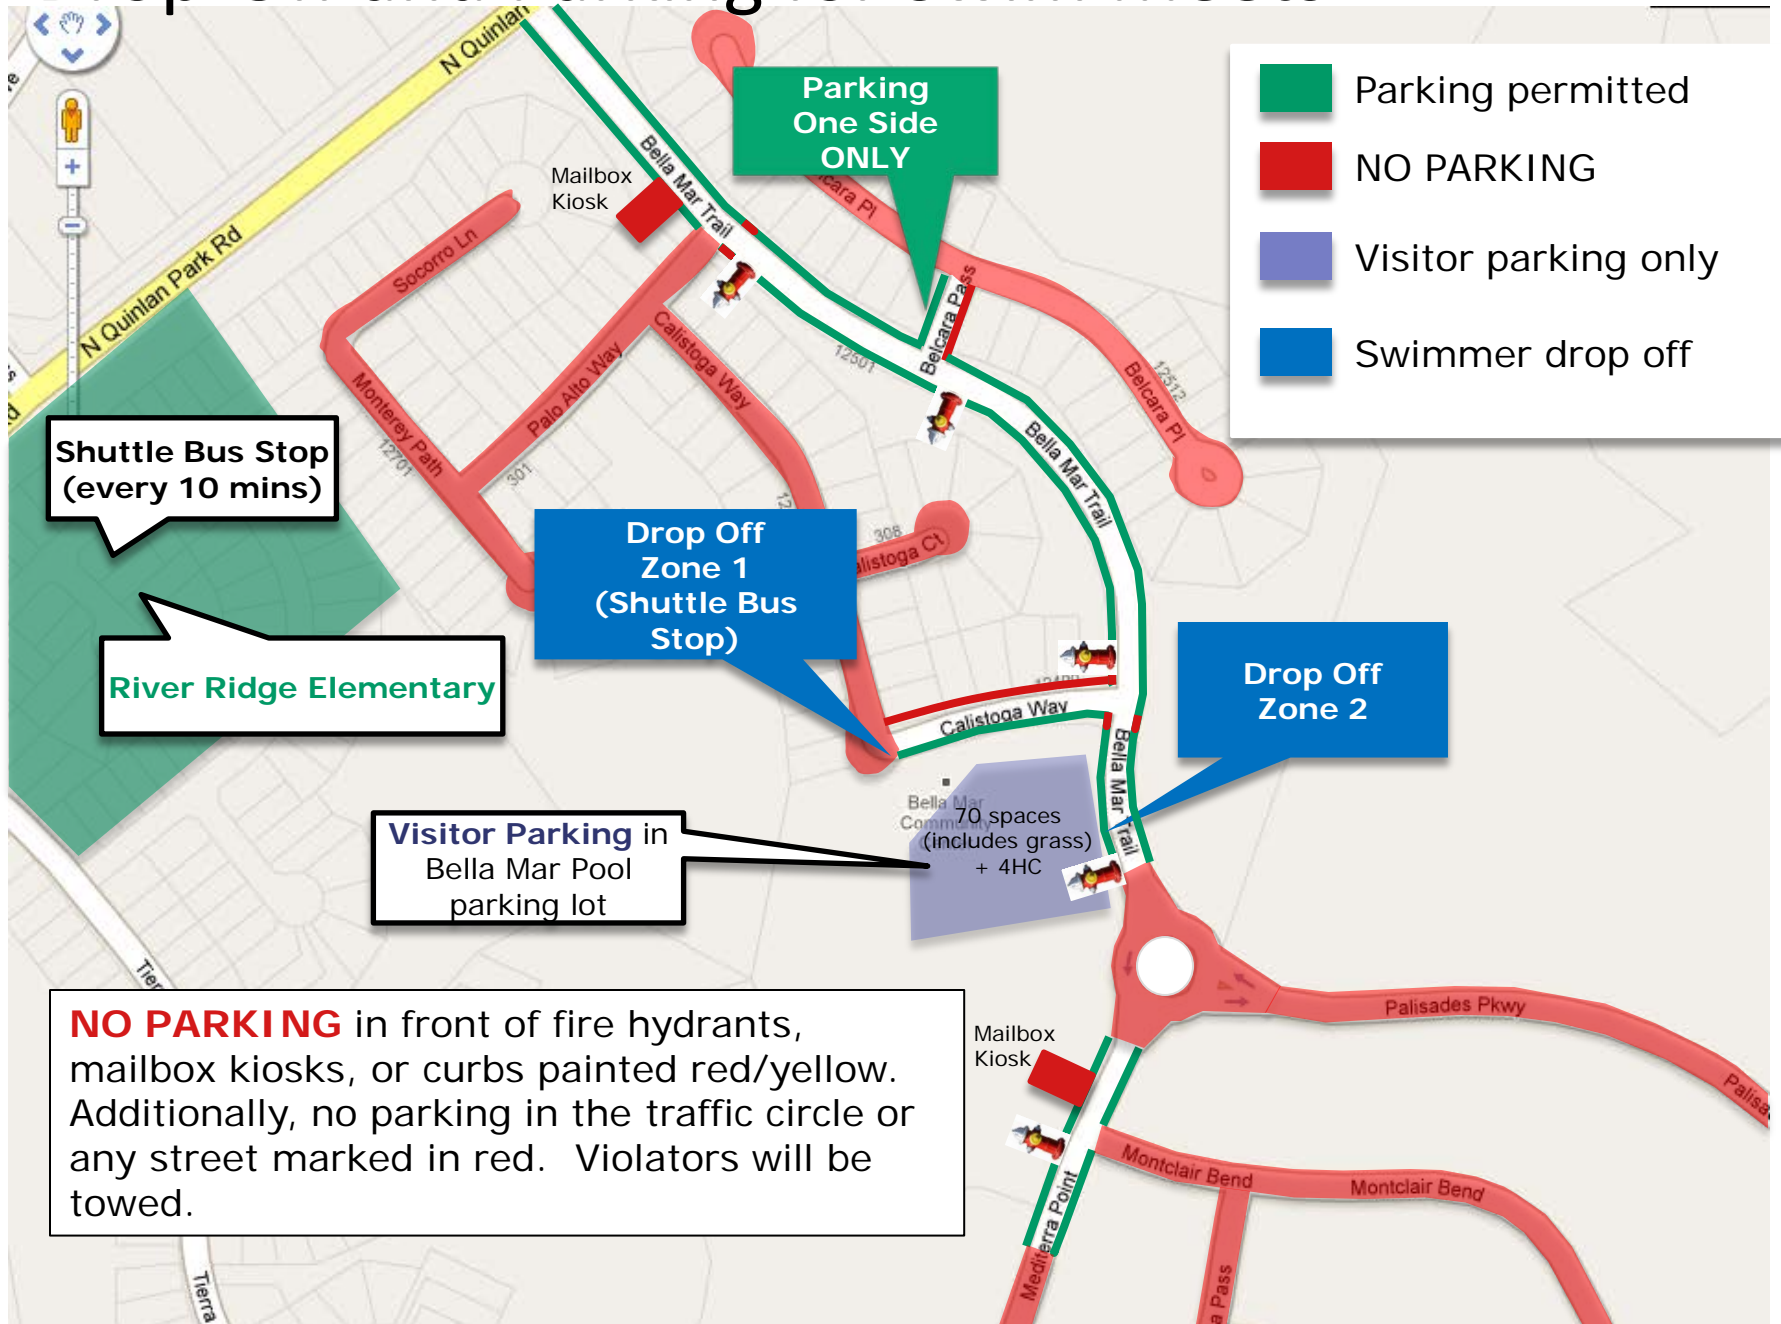

Drop-Off and Parking for Swim Meets

Remote Parking Layout

Swim Meet Shuttle Route