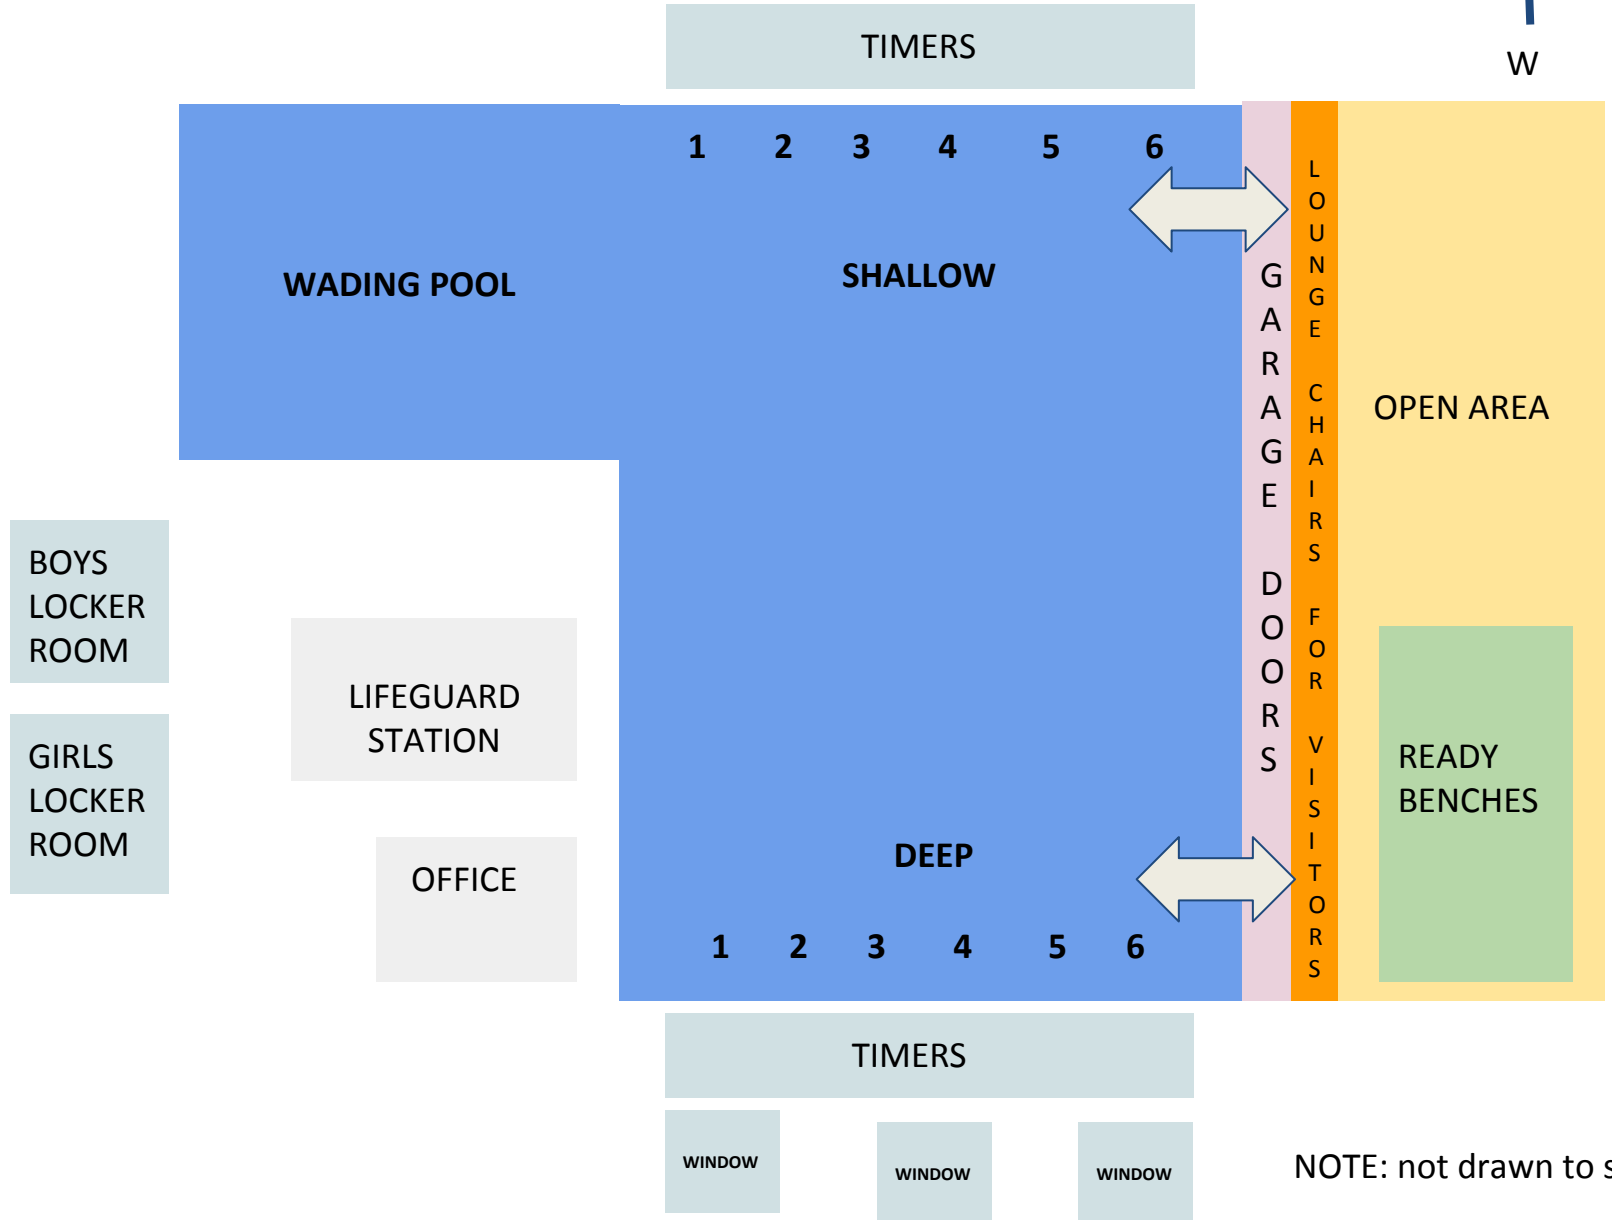

READY BENCH

TSD POOL

SEEGER GYM

TSD TEAM TENT

POOL MALL AREA

1 2 3 4 5 6

Girls Locker /Rest Room

Boys Locker /Rest Room

ELIZ GATE

REST ROOMS

GRASS AREA-VISITING TEAM TENTS (option #1)

STEPS TO FOOD

BREEZEWAY- VISITING TEAM TENTS (option #1)

NOTE: not drawn to scale

# - WELCOME TO TEXAS SCHOOL FOR THE DEAF POOL -

NOTE: not drawn to scale