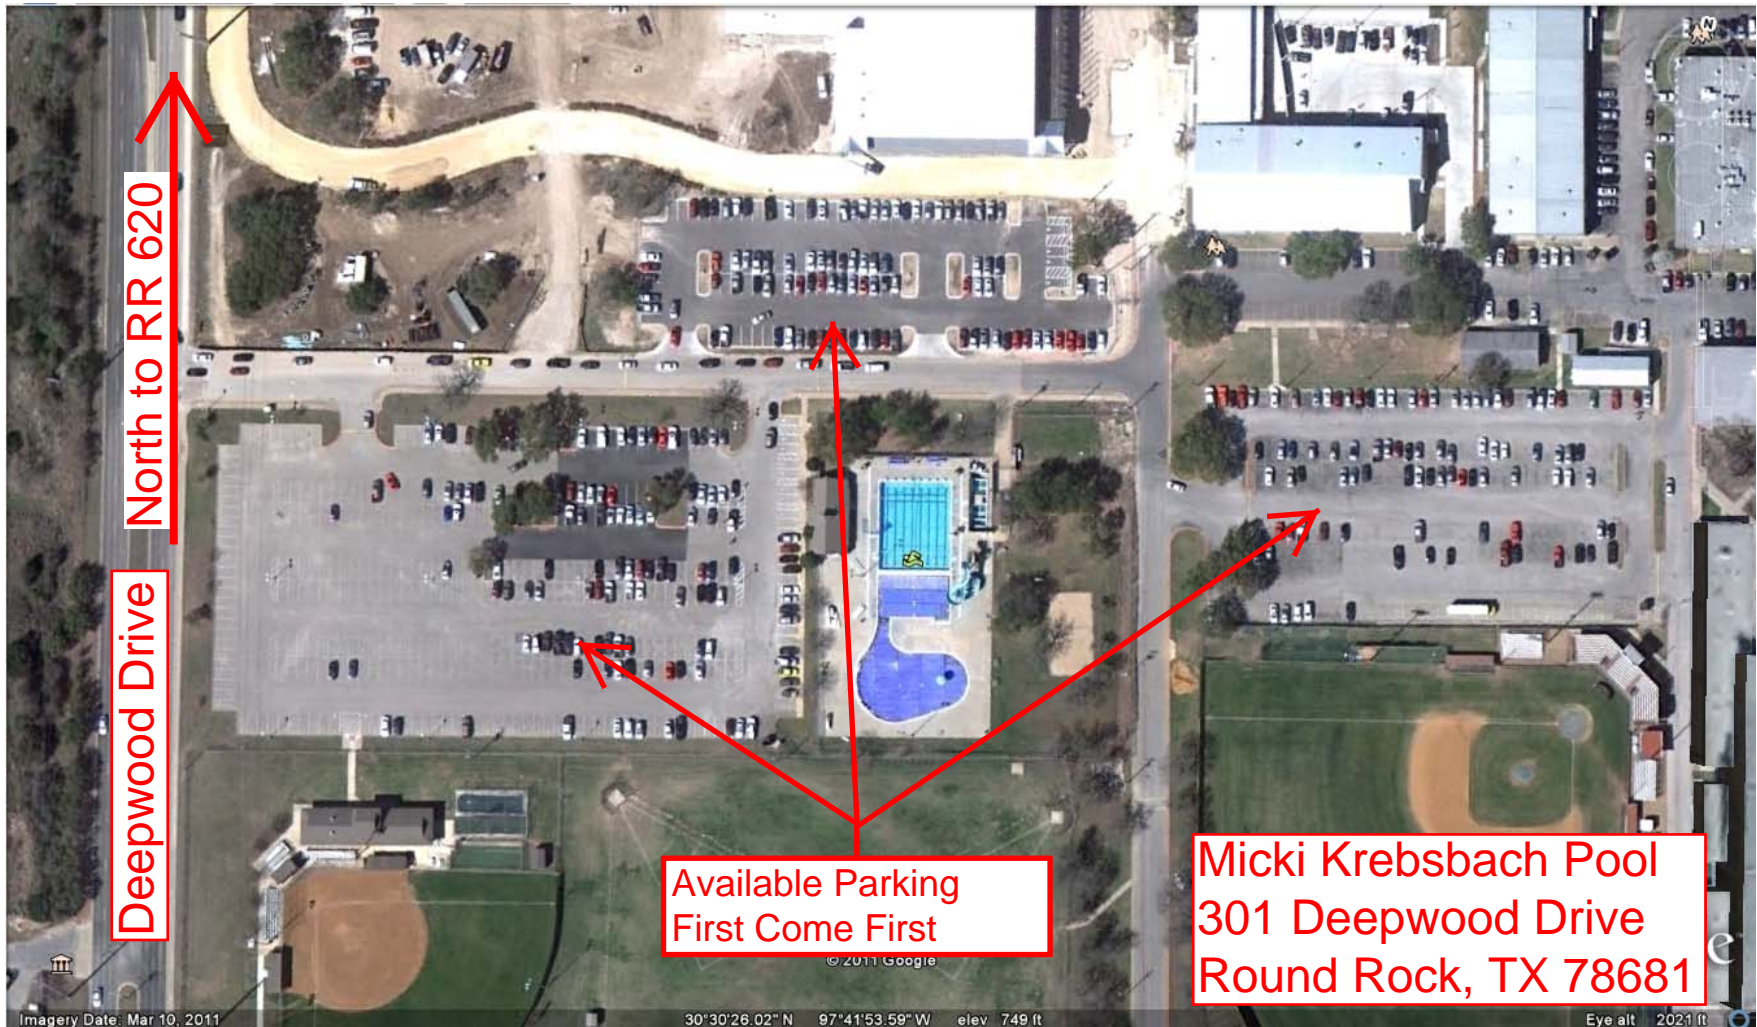

RR Dolphins Pool Location and Parking Layout

North to RR 620

Deepwood Drive

Available Parking
First Come First

Micki Krebsbach Pool
301 Deepwood Drive
Round Rock, TX 78681

Imagery Date: Mar 10, 2011

© 2011 Google
30°30'26.02" N 97°41'53.59" W elev 749 ft

Eye alt 2021 ft

RR Dolphins Pool Map for Divisional Meet