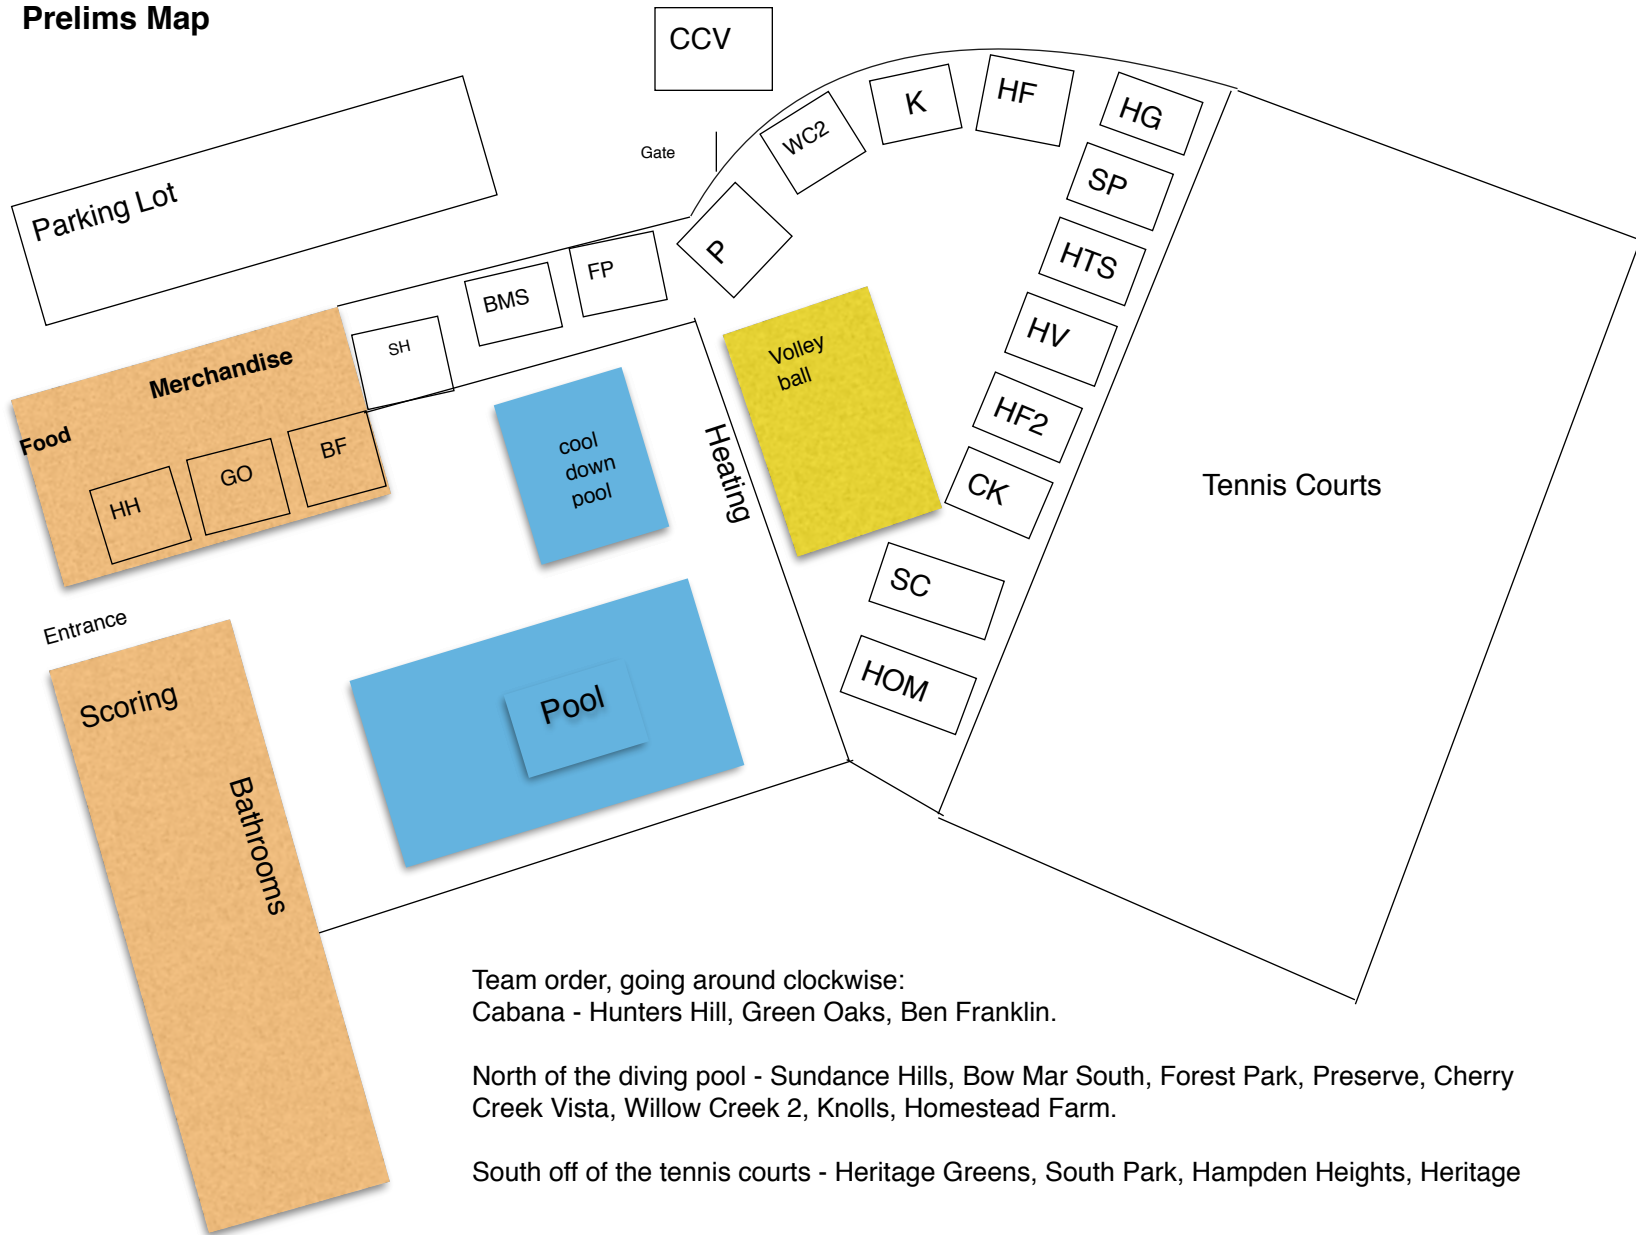

**Sundance Hills 13-18  
Prelims Map**

Team order, going around clockwise:  
Cabana - Hunters Hill, Green Oaks, Ben Franklin.

North of the diving pool - Sundance Hills, Bow Mar South, Forest Park, Preserve, Cherry Creek Vista, Willow Creek 2, Knolls, Homestead Farm.

South off of the tennis courts - Heritage Greens, South Park, Hampden Heights, Heritage